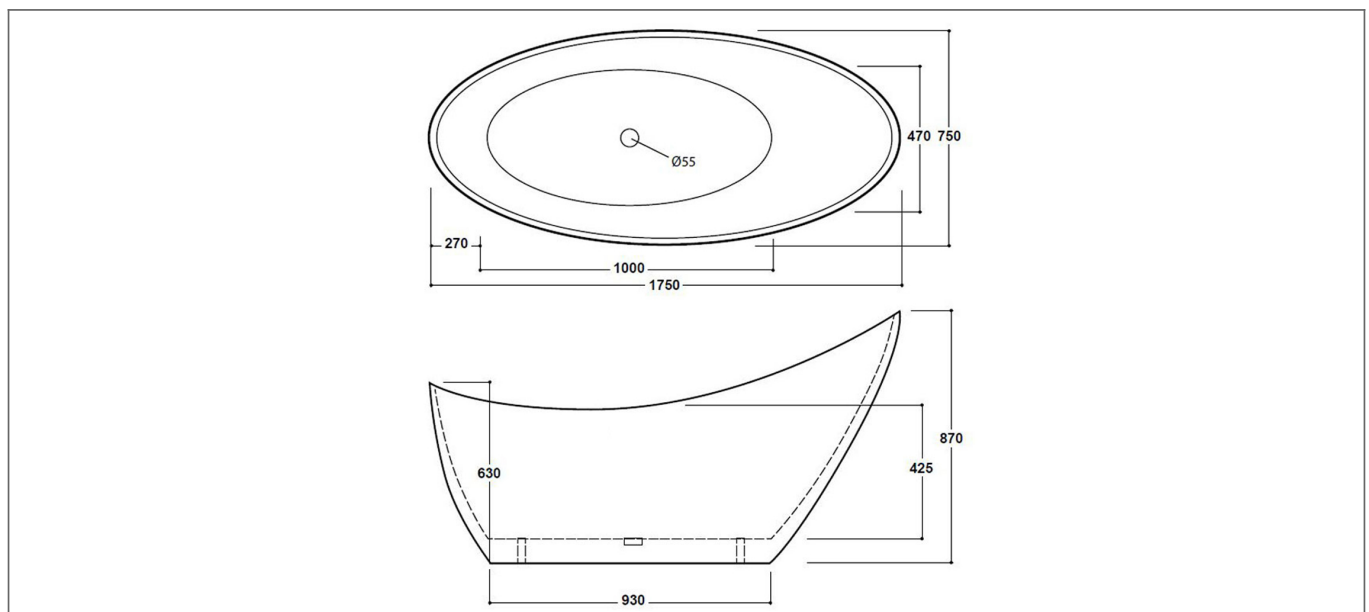

Technical Datasheet

Product Code: SY-FSB309

Product Description: Synergy Slipper Modern 1750mm White Thin Edged Slipper Bath

Specification

Material:	Acrylic
Style:	Modern
Shape:	Round
Number Of Tap Holes:	0
Overflow Included:	No
Waste Included:	No
Bath Thickness:	5 mm
Product Guarantee:	Lifetime
Water Capacity (litres):	230

Key Features

- Modern curvaceous design with smooth & stylish lines
- Manufactured from high quality white 5mm acrylic
- Designed for free standing mixer use as cannot be drilled
- Large spacious bathing area for that extra added comfort
- Waste & overflow are available to purchase separately
- Leg set included for a quick & easy installation
- Alternatively available in a sleek black finish

Technical Drawing

Dimensions: All measurements are in millimetres and are subject to normal manufacturing variations.

Due to a continuing development programme to improve design and performance, we reserve all rights to vary specifications without prior notice. Please note, all accessories are for photographic purposes only.