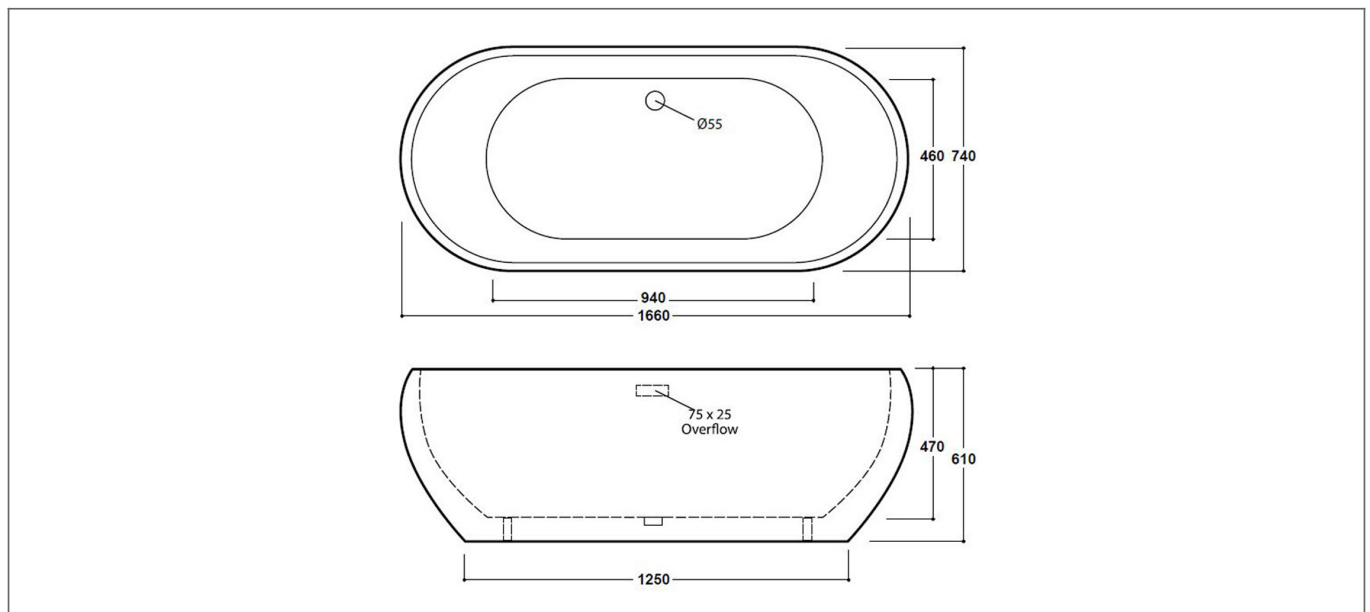

Technical Datasheet

Product Code: SY-FSB308

Product Description: Synergy Pebble 1660mm Modern Double Ended Bath

Specification

Material:	Acrylic
Style:	Modern
Shape:	Round
Number Of Tap Holes:	0
Overflow Included:	Yes
Waste Included:	Yes
Bath Thickness:	5 mm
Product Guarantee:	Lifetime
Water Capacity (litres):	215

Key Features

- Modern curvaceous design with smooth & stylish lines
- Manufactured from high quality white 5mm acrylic
- Designed for free standing mixer use as cannot be drilled
- Large spacious bathing area for that extra added comfort
- Comes complete with waste, overflow & leg set

Technical Drawing

Dimensions: All measurements are in millimetres and are subject to normal manufacturing variations.

Due to a continuing development programme to improve design and performance, we reserve all rights to vary specifications without prior notice. Please note, all accessories are for photographic purposes only.