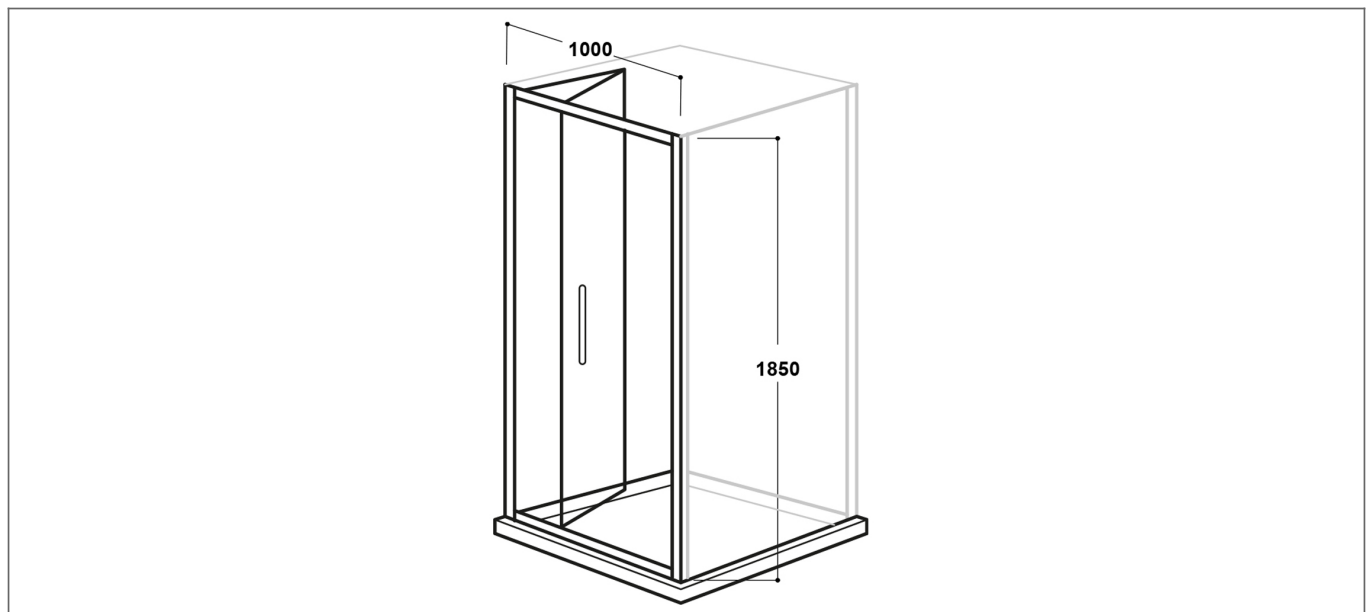

Technical Datasheet

Product Code: **SY-VOD6SD034-N**

Product Description: **Synergy Vodas 6 1000mm Bifold Door Enclosure**

Specification

Material:	Glass
Style:	Modern
Adjustment (mm):	40
Orientation:	Vertical
Glass Style:	Toughened
Handle Type:	Bar
Product Guarantee:	Lifetime
Number Of Doors:	2
Barcode:	SY-VOD6SD034-N

Key Features

- Sleek lines add an element of style to your bathroom
- Manufactured from high quality 6mm safety glass
- Glass is coated in a nano technology preventing limescale
- Framed designs provide more stability & are more watertight
- Benefits from high quality magnetic soft closing seals
- Features quick release double roller for easy runner removal
- Suitable for use in wetroom or with a shower tray
- Compatible for use with a power shower

Technical Drawing

Dimensions: All measurements are in millimetres and are subject to normal manufacturing variations.

Due to a continuing development programme to improve design and performance, we reserve all rights to vary specifications without prior notice. Please note, all accessories are for photographic purposes only.