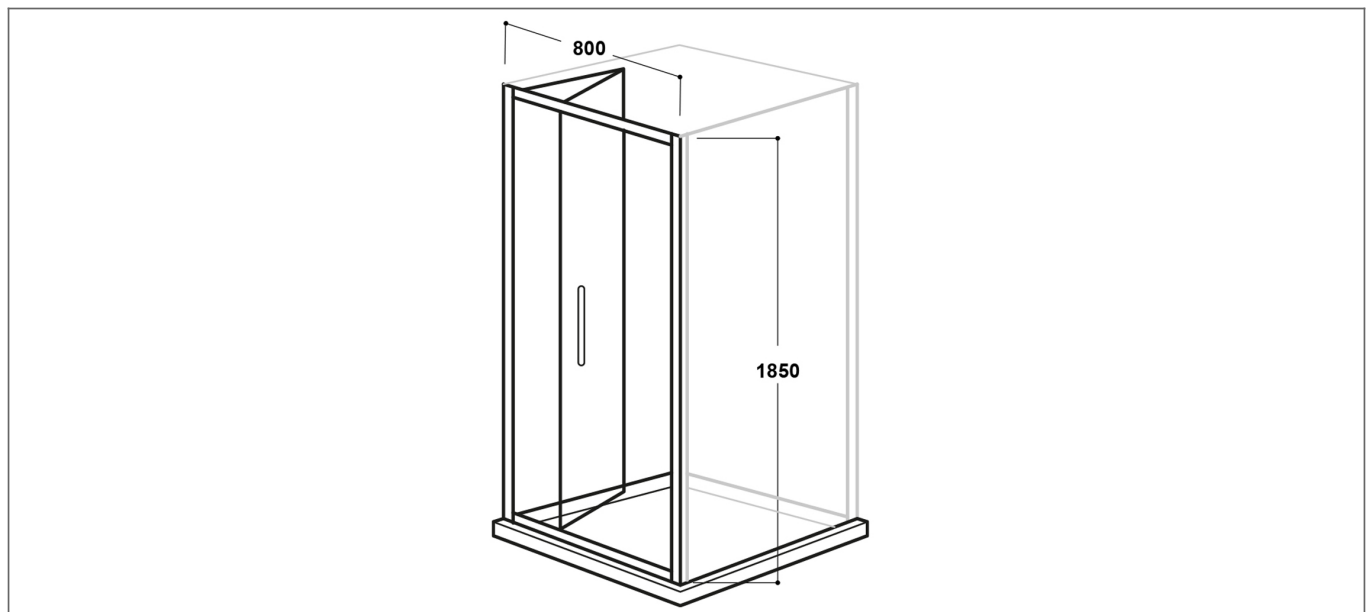

Technical Datasheet

Product Code: **SY-VOD6SD032-N**

Product Description: **Synergy Vodas 6 800mm Bifold Door Enclosure**

Specification

Material:	Glass
Style:	Modern
Adjustment (mm):	40
Orientation:	Vertical
Glass Style:	Toughened
Handle Type:	Bar
Product Guarantee:	Lifetime
Number Of Doors:	2
Barcode:	SY-VOD6SD032-N

Key Features

- Sleek lines add an element of style to your bathroom
- Manufactured from high quality 6mm safety glass
- Glass is coated in a nano technology preventing limescale
- Framed designs provide more stability & are more watertight
- Benefits from high quality magnetic soft closing seals
- Features quick release double roller for easy runner removal
- Suitable for use in wetroom or with a shower tray
- Compatible for use with a power shower

Technical Drawing

Dimensions: All measurements are in millimetres and are subject to normal manufacturing variations.

Due to a continuing development programme to improve design and performance, we reserve all rights to vary specifications without prior notice. Please note, all accessories are for photographic purposes only.