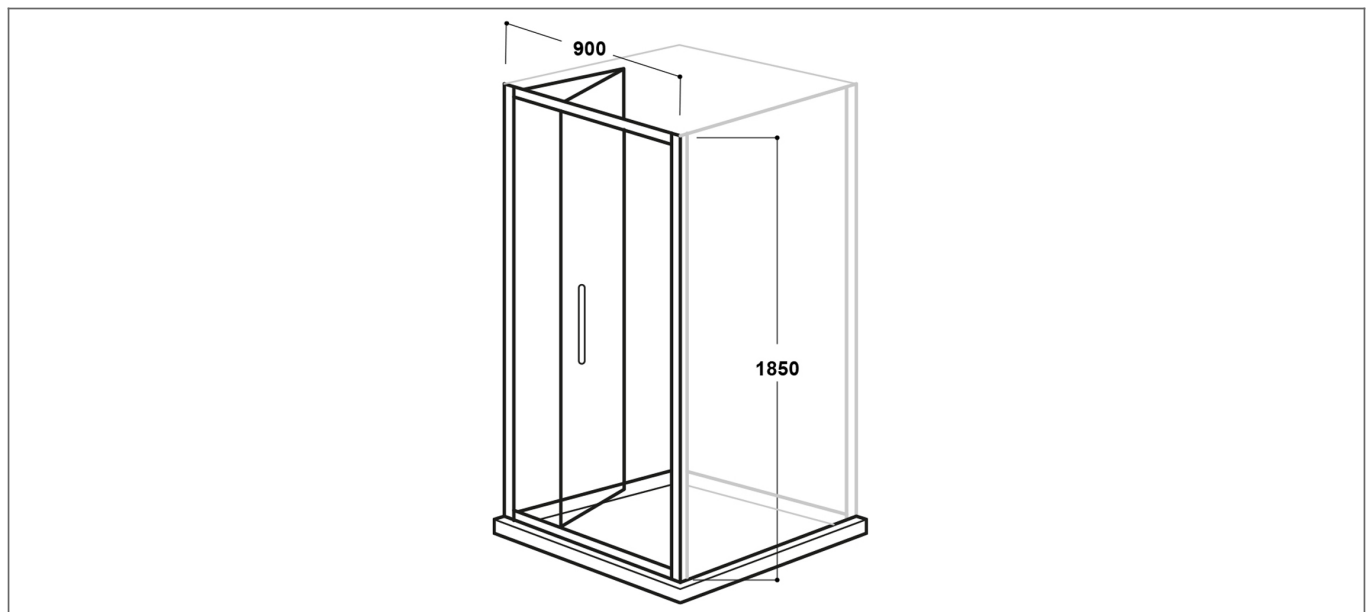

# Technical Datasheet

Product Code: SY-VOD6SD033-N

Product Description: Synergy Vodas 6 900mm Bifold Door Enclosure

## Specification

Material:	Glass
Style:	Modern
Adjustment (mm):	40
Orientation:	Vertical
Glass Style:	Toughened
Handle Type:	Bar
Product Guarantee:	Lifetime
Number Of Doors:	1
Barcode:	SY-VOD6SD033-N

## Key Features

- Sleek lines add an element of style to your bathroom
- Manufactured from high quality 6mm safety glass
- Glass is coated in a nano technology preventing limescale
- Framed designs provide more stability & are more watertight
- Benefits from high quality magnetic soft closing seals
- Features quick release double roller for easy runner removal
- Suitable for use in wetroom or with a shower tray
- Compatible for use with a power shower

## Technical Drawing

Dimensions: All measurements are in millimetres and are subject to normal manufacturing variations.

Due to a continuing development programme to improve design and performance, we reserve all rights to vary specifications without prior notice. Please note, all accessories are for photographic purposes only.