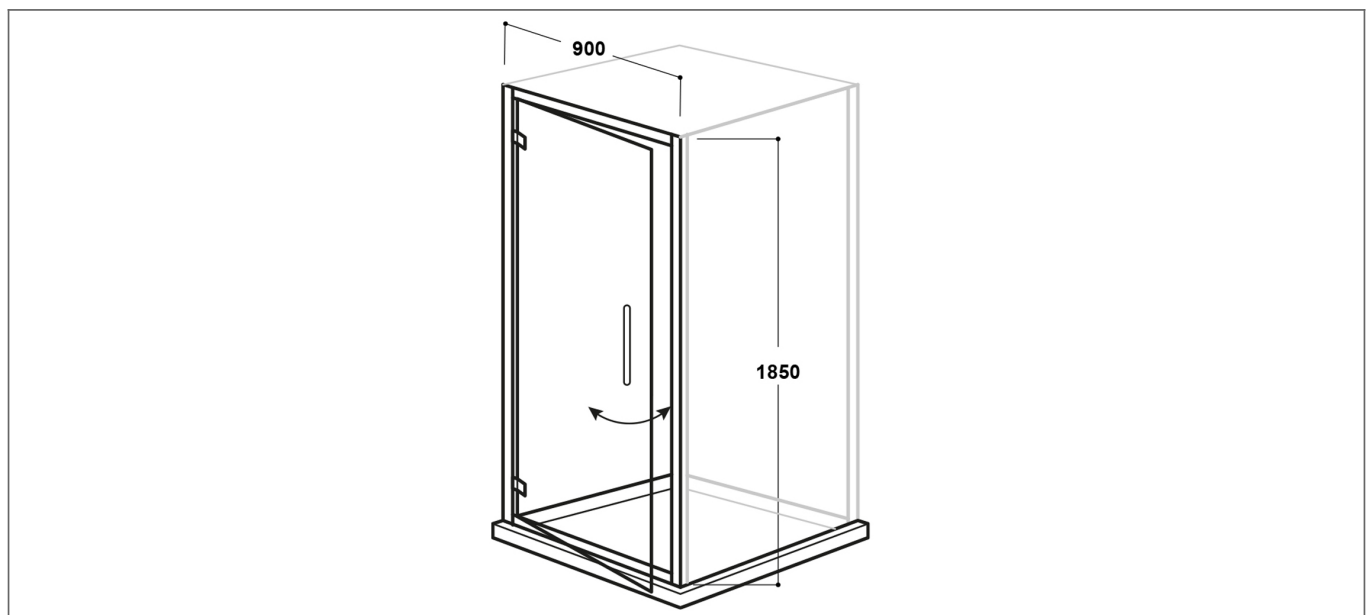

Technical Datasheet

Product Code: SY-VOD6SD043-N

Product Description: Synergy Vodas 6 900mm Pivot Door Enclosure

Specification

Material:	Glass
Style:	Modern
Adjustment (mm):	40
Orientation:	Vertical
Glass Style:	Toughened
Handle Type:	Bar
Product Guarantee:	Lifetime
Number Of Doors:	1
Barcode:	SY-VOD6SD043-N

Key Features

- Sleek lines add an element of style to your bathroom
- Manufactured from high quality 6mm safety glass
- Features polished chrome profiles for a sparkling finish
- Suitable for use in a wetroom or with a shower tray
- Benefits from quality magnetic soft closing seals
- Designed specifically for installation within an alcove
- Available in 700, 760, 800 & 900mm

Technical Drawing

Dimensions: All measurements are in millimetres and are subject to normal manufacturing variations.

Due to a continuing development programme to improve design and performance, we reserve all rights to vary specifications without prior notice. Please note, all accessories are for photographic purposes only.