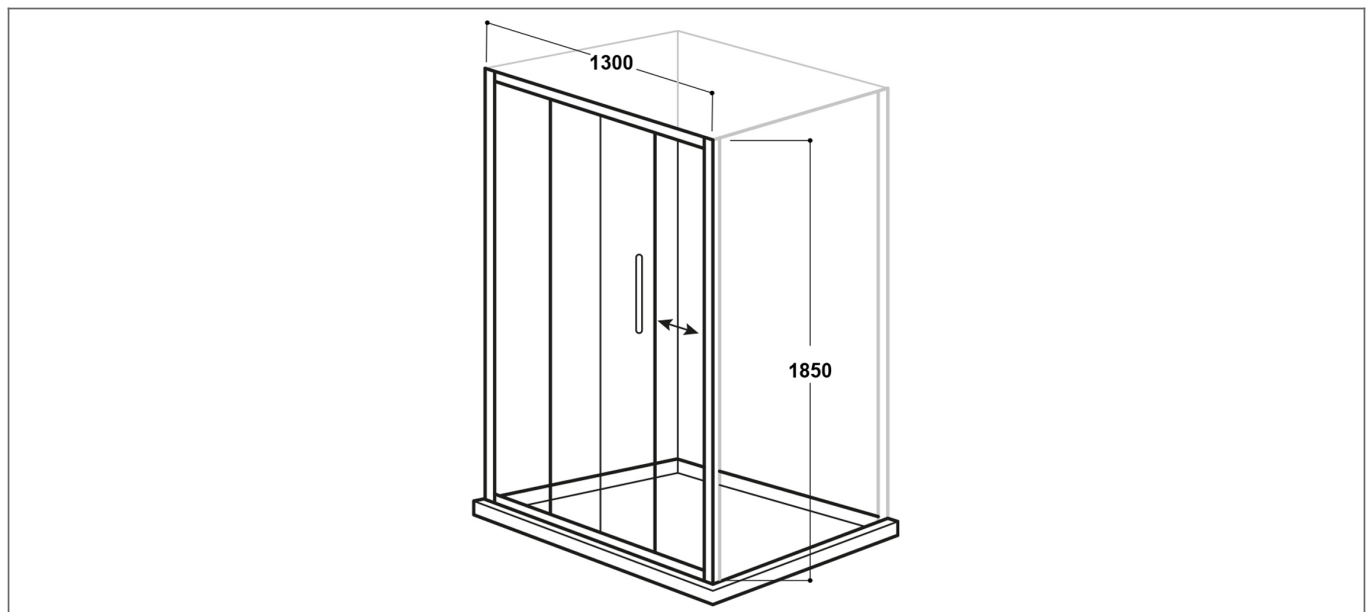

Technical Datasheet

Product Code: SY-VOD6SD076-N

Product Description: Synergy Vodas 6 1300mm Sliding Door Enclosure

Specification

Material:	Glass
Style:	Modern
Adjustment (mm):	40
Orientation:	Vertical
Entry Width:	590
Glass Style:	Toughened
Handle Type:	Bar
Product Guarantee:	Lifetime
Number Of Doors:	1
Barcode:	SY-VOD6SD076-N

Key Features

- Sleek lines add an element of style to your bathroom
- Manufactured from high quality 6mm safety glass
- Glass is coated in a nano technology preventing limescale
- Benefits from quality magnetic soft closing seals
- Reverse ability enables it to be installed either right or left hand
- Features quick release double roller for easy access
- Includes chrome plated cover caps & handles
- Compatible for use with a power shower

Technical Drawing

Dimensions: All measurements are in millimetres and are subject to normal manufacturing variations.

Due to a continuing development programme to improve design and performance, we reserve all rights to vary specifications without prior notice. Please note, all accessories are for photographic purposes only.