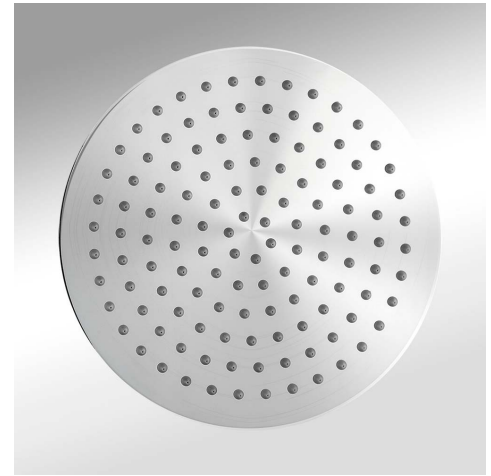

Technical Datasheet

Product Code: SY-FY3730

Product Description: Synergy Ceiling 370 x 370mm Shower Head

Specification

Product Guarantee:	Lifetime
Material:	Stainless Steel
Style:	Modern
Range Name:	Synergy
Colour:	Silver
Barcode:	SY-FY3730
Packaged Weight (kg):	16.3 kg
Packaged Length (Metre):	0.45
Packaged Width (Metre):	0.4
Packaged Height (Metre):	0.41

Key Features

- Sleek lines add an element of style to your bathroom
- Manufactured from high quality materials
- Coated in a luxury chrome finish
- Designed to add that finishing touch to your shower
- Also available in 270 & 500mm