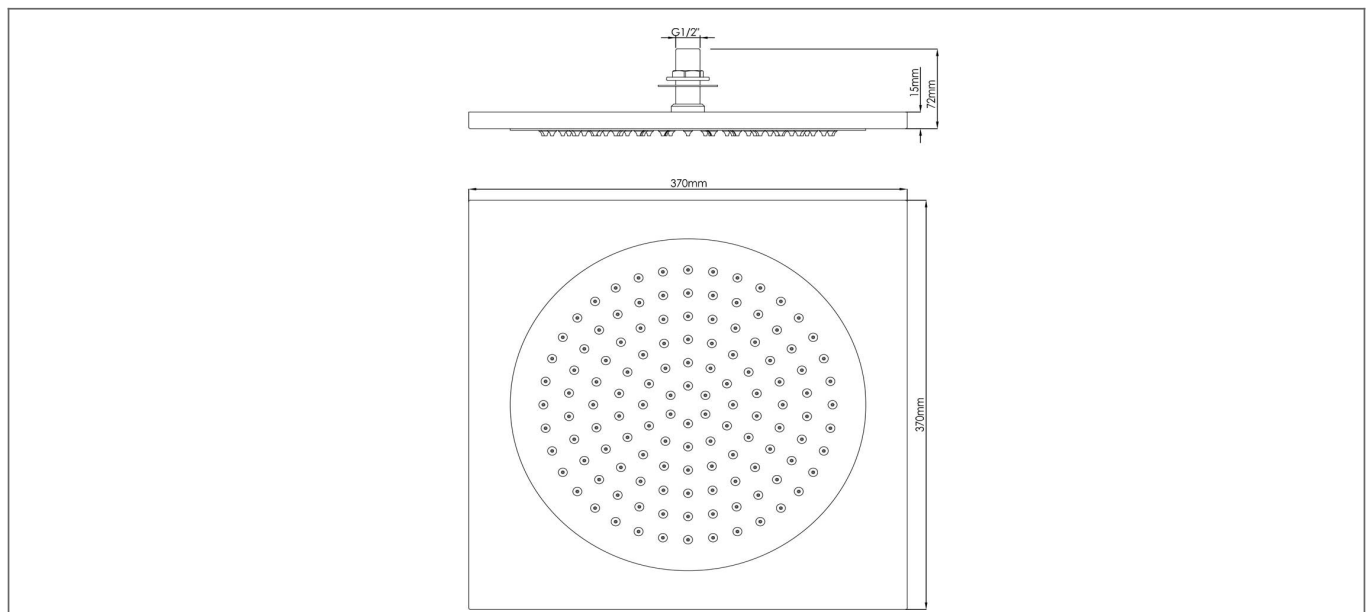

Technical Datasheet

Product Code: SY-FY3730

Product Description: Synergy Ceiling 370 x 370mm Shower Head

Specification

Product Guarantee:	Lifetime
Material:	Stainless Steel
Style:	Modern
Range Name:	Synergy
Colour:	Silver
Barcode:	SY-FY3730
Packaged Weight (kg):	16.3 kg
Packaged Length (Metre):	0.45
Packaged Width (Metre):	0.4
Packaged Height (Metre):	0.41

Key Features

- Sleek lines add an element of style to your bathroom
- Manufactured from high quality materials
- Coated in a luxury chrome finish
- Designed to add that finishing touch to your shower
- Also available in 270 & 500mm

Technical Drawing

Dimensions: All measurements are in millimetres and are subject to normal manufacturing variations.

Due to a continuing development programme to improve design and performance, we reserve all rights to vary specifications without prior notice. Please note, all accessories are for photographic purposes only.