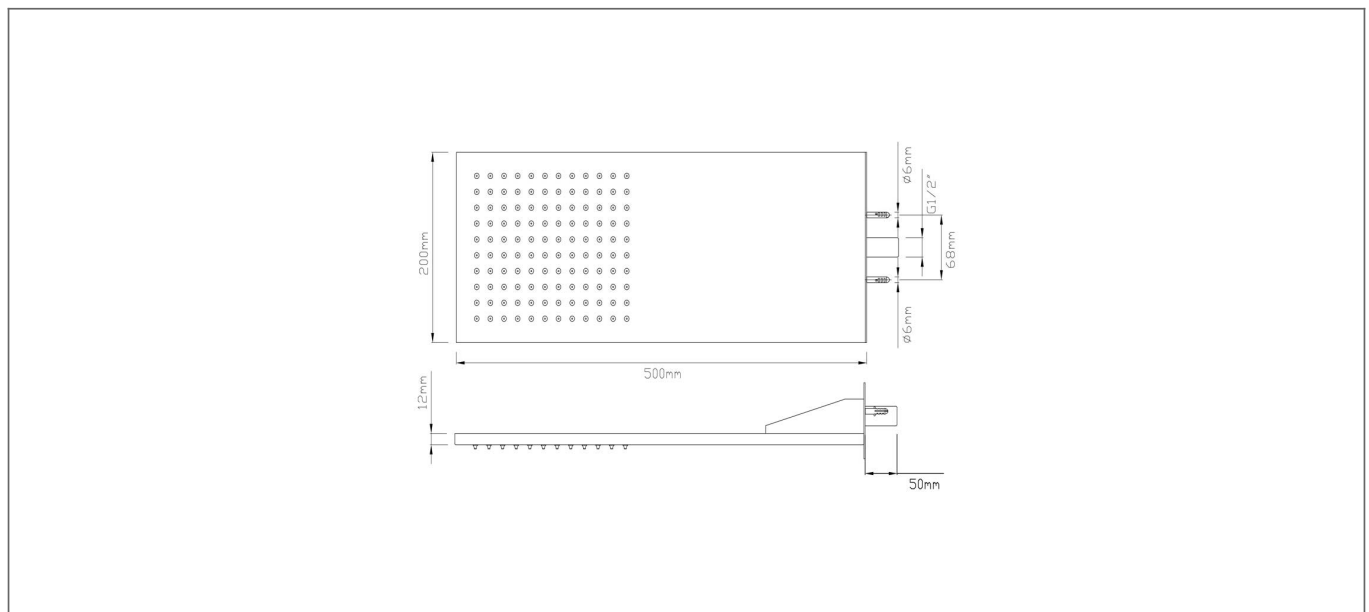

# Technical Datasheet

Product Code: SY-HEAD505

Product Description: Synergy Rectangle Wall Fixed 500 x 220 x 31mm Shower Head

## Specification

Product Guarantee:	Lifetime
Material:	Stainless Steel
Style:	Modern
Range Name:	Synergy
Colour:	Chrome
Barcode:	SY-HEAD505
Packaged Weight (kg):	20.5 kg
Packaged Length (Metre):	0.6
Packaged Width (Metre):	0.27
Packaged Height (Metre):	0.23

## Technical Drawing

Dimensions: All measurements are in millimetres and are subject to normal manufacturing variations.

Due to a continuing development programme to improve design and performance, we reserve all rights to vary specifications without prior notice. Please note, all accessories are for photographic purposes only.