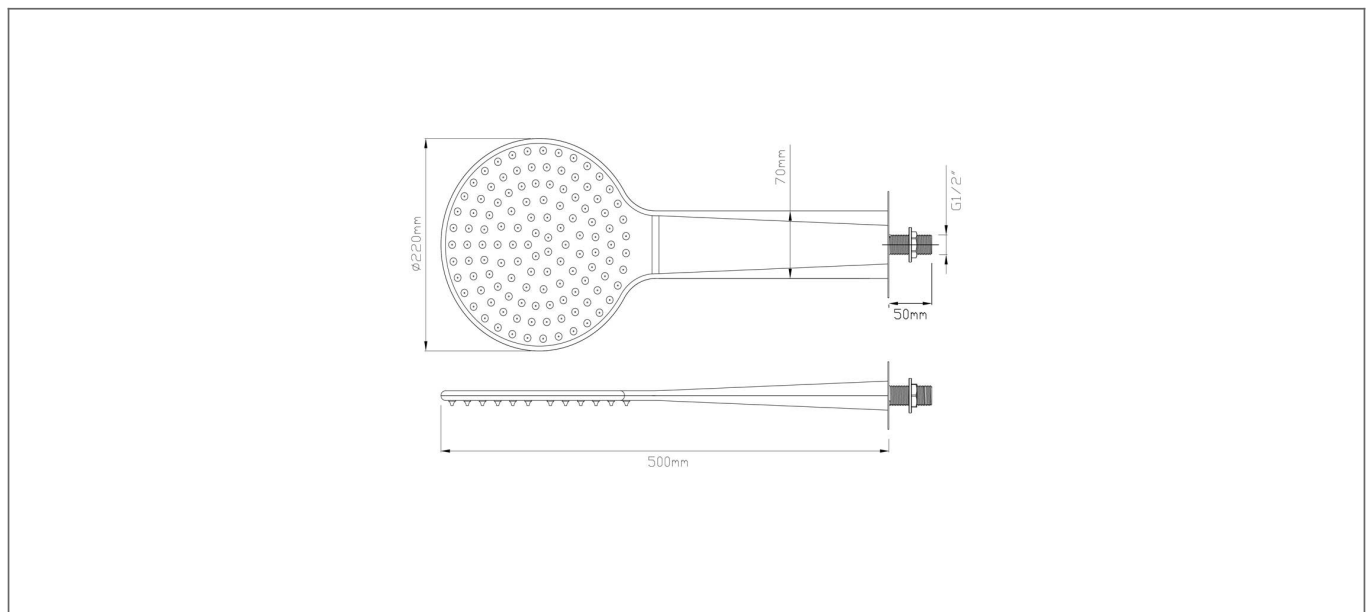

Technical Datasheet

Product Code: SY-HEAD506

Product Description: Synergy Round 500 x 220 x 12mm Wall Fixed Shower Head

Specification

Product Guarantee:	Lifetime
Material:	Stainless Steel
Style:	Modern
Range Name:	Synergy
Colour:	Chrome
Barcode:	SY-HEAD506
Packaged Weight (kg):	17.8 kg
Packaged Length (Metre):	0.59
Packaged Width (Metre):	0.43
Packaged Height (Metre):	0.5

Key Features

- Sleek lines add an element of style to your bathroom
- Manufactured from quality materials
- Coated in a luxury mirrored finish
- Designed to add that finishing touch to your shower
- Other styles & finishes are available to choose from Synergy

Technical Drawing

Dimensions: All measurements are in millimetres and are subject to normal manufacturing variations.

Due to a continuing development programme to improve design and performance, we reserve all rights to vary specifications without prior notice. Please note, all accessories are for photographic purposes only.