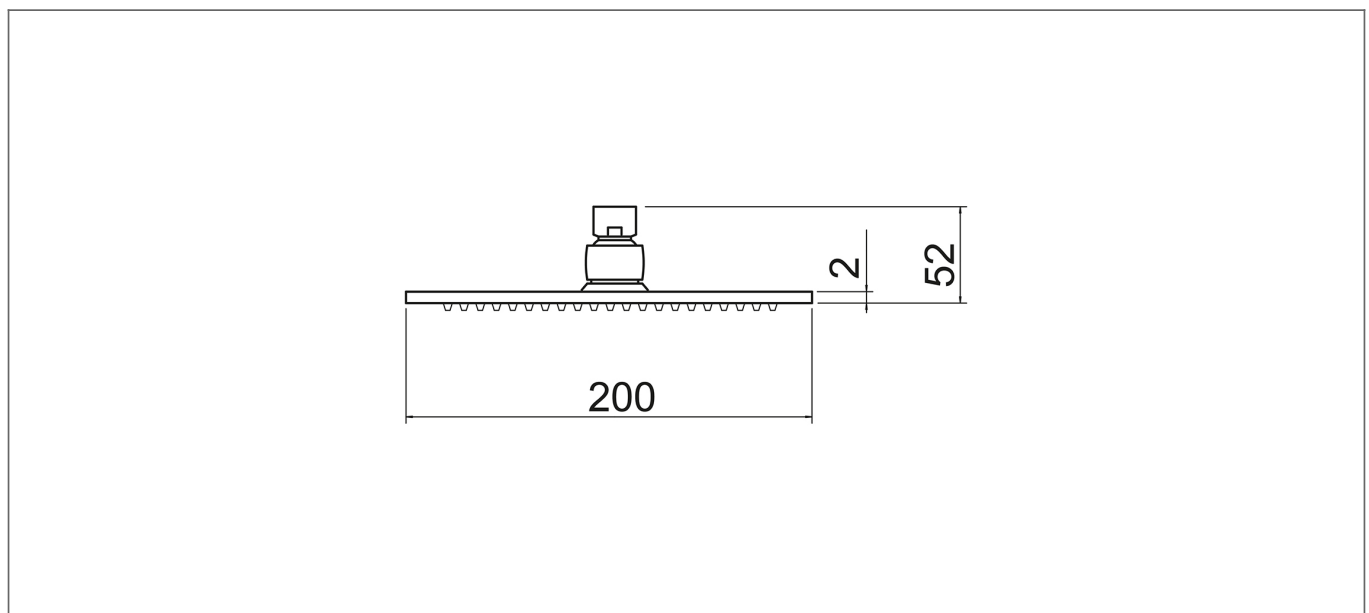

Technical Datasheet

Product Code: SY-SHD2020

Product Description: Synergy Ultraslim 200mm Chrome Square Shower Head

Specification

| | |
|--------------------------|-----------------|
| Product Guarantee: | Lifetime |
| Material: | Stainless Steel |
| Style: | Modern |
| Range Name: | Synergy |
| Shape: | Square |
| Colour: | Chrome |
| Barcode: | 7081242569329 |
| Packaged Weight (kg): | 1.0 kg |
| Packaged Length (Metre): | 0.22 |
| Packaged Width (Metre): | 0.21 |
| Packaged Height (Metre): | 0.075 |

Key Features

- Sleek lines add an element of style to your bathroom
- Manufactured from high quality stainless steel
- Coated in a luxury chrome finish
- Designed to add that finishing touch to your shower
- Other styles & colours are available to choose from at Synergy
- Alternatively available in 250 & 300mm

Technical Drawing

Dimensions: All measurements are in millimetres and are subject to normal manufacturing variations.

Due to a continuing development programme to improve design and performance, we reserve all rights to vary specifications without prior notice. Please note, all accessories are for photographic purposes only.