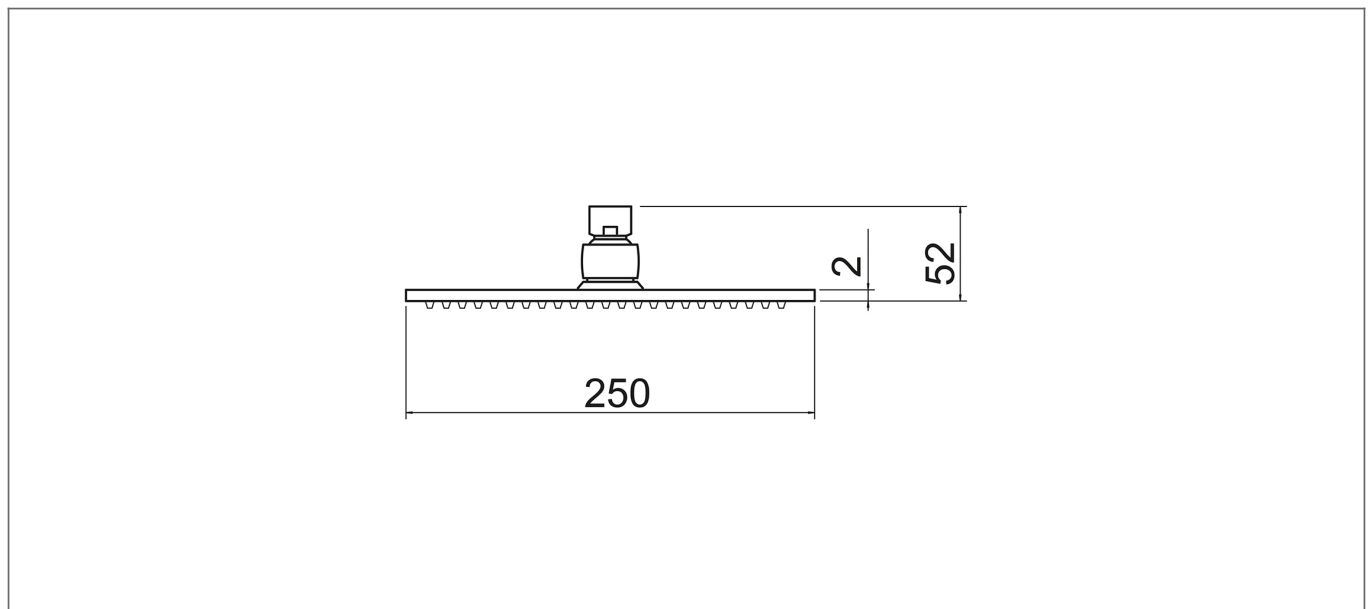

Technical Datasheet

Product Code: SY-SHD2525

Product Description: Synergy 250mm Ultraslim Square Shower Head

Specification

Product Guarantee:	1 Year
Material:	Stainless Steel
Style:	Modern
Range Name:	Synergy
Shape:	Square
Colour:	Chrome
Barcode:	7081242440345
Packaged Weight (kg):	1.0 kg
Packaged Length (Metre):	0.275
Packaged Width (Metre):	0.265
Packaged Height (Metre):	0.075

Key Features

- Sleek lines add an element of style to your bathroom
- Manufactured from high quality stainless steel
- Coated in a luxury chrome finish
- Designed to add that finishing touch to your shower
- Other styles & colours are available to choose from at Synergy

Technical Drawing

Dimensions: All measurements are in millimetres and are subject to normal manufacturing variations.

Due to a continuing development programme to improve design and performance, we reserve all rights to vary specifications without prior notice. Please note, all accessories are for photographic purposes only.