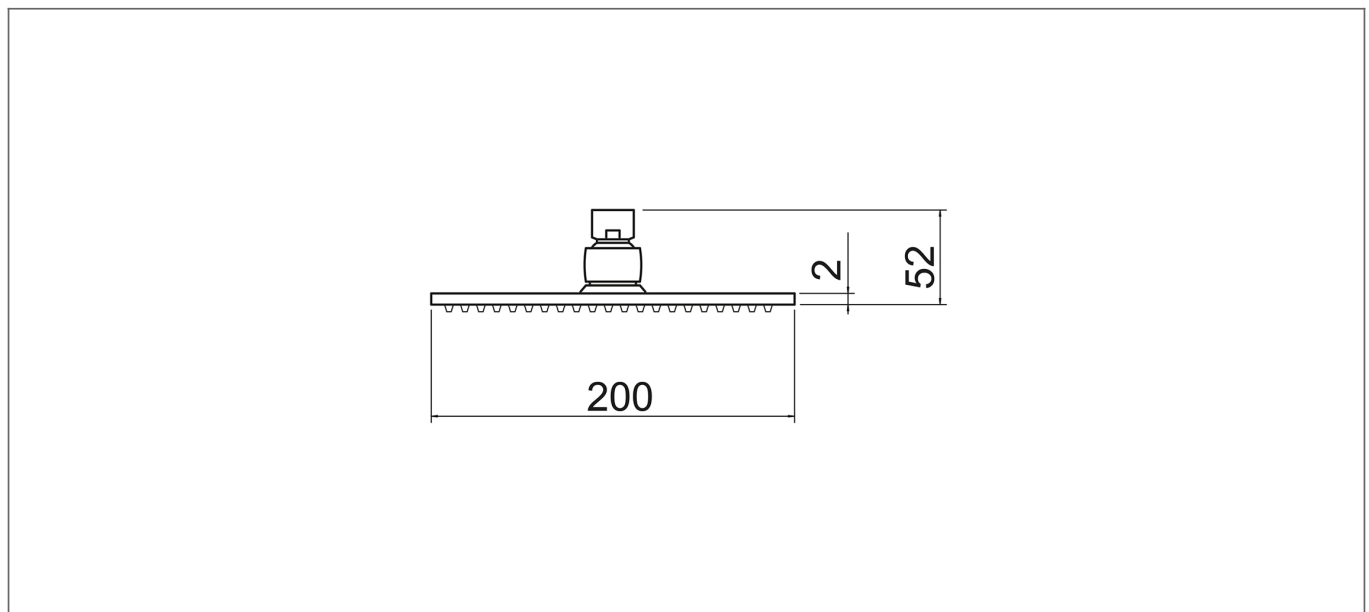

Technical Datasheet

Product Code: SY-SHE2020-N

Product Description: Synergy Round 200mm Ultraslim Shower Head

Specification

Product Guarantee:	Lifetime
Material:	Stainless Steel
Style:	Modern
Shape:	Round
Colour:	Chrome
Barcode:	7081249988604
Packaged Weight (kg):	1.0 kg
Packaged Length (Metre):	0.22
Packaged Width (Metre):	0.22
Packaged Height (Metre):	0.065

Key Features

- Ultra modern curvaceous design with smooth & stylish lines
- Manufactured from high quality stainless steel
- Coated in a luxury chrome finish
- Designed to add that finishing touch to your shower
- Also available in 250 & 300mm

Technical Drawing

Dimensions: All measurements are in millimetres and are subject to normal manufacturing variations.

Due to a continuing development programme to improve design and performance, we reserve all rights to vary specifications without prior notice. Please note, all accessories are for photographic purposes only.