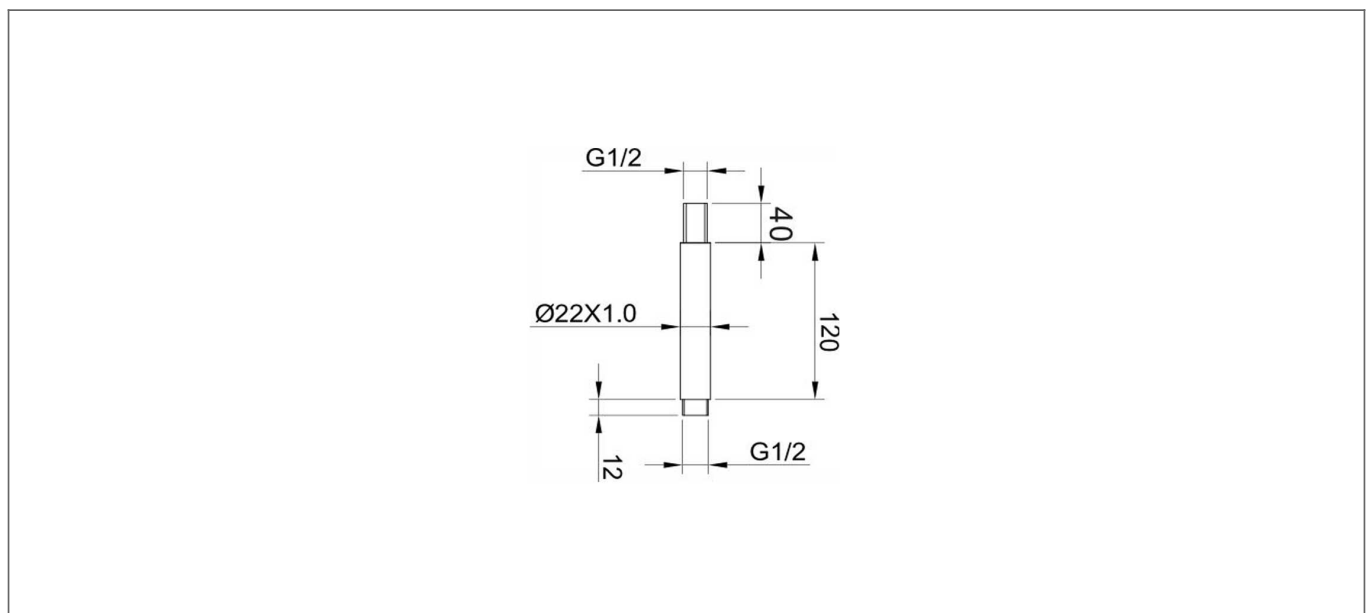

Technical Datasheet

Product Code: **SY-SA03**

Product Description: **Synergy 120mm Round Ceiling Arm**

Specification

Product Guarantee:	1 Year
Material:	Brass
Style:	Modern
Range Name:	Synergy
Shape:	Round
Colour:	Chrome
Barcode:	7081242841340
Packaged Weight (kg):	2 kg
Packaged Length (Metre):	0.185
Packaged Width (Metre):	0.045
Packaged Height (Metre):	0.06

Key Features

- Ultra modern curvaceous design with smooth & stylish lines
- Manufactured from high quality brass
- Coated in a luxury chrome finish
- Suitable for use with 8 & 9" shower heads
- Matching brassware is also available in the Synergy range
- Alternatively available in a square design & 250mm

Technical Drawing

Dimensions: All measurements are in millimetres and are subject to normal manufacturing variations.

Due to a continuing development programme to improve design and performance, we reserve all rights to vary specifications without prior notice. Please note, all accessories are for photographic purposes only.