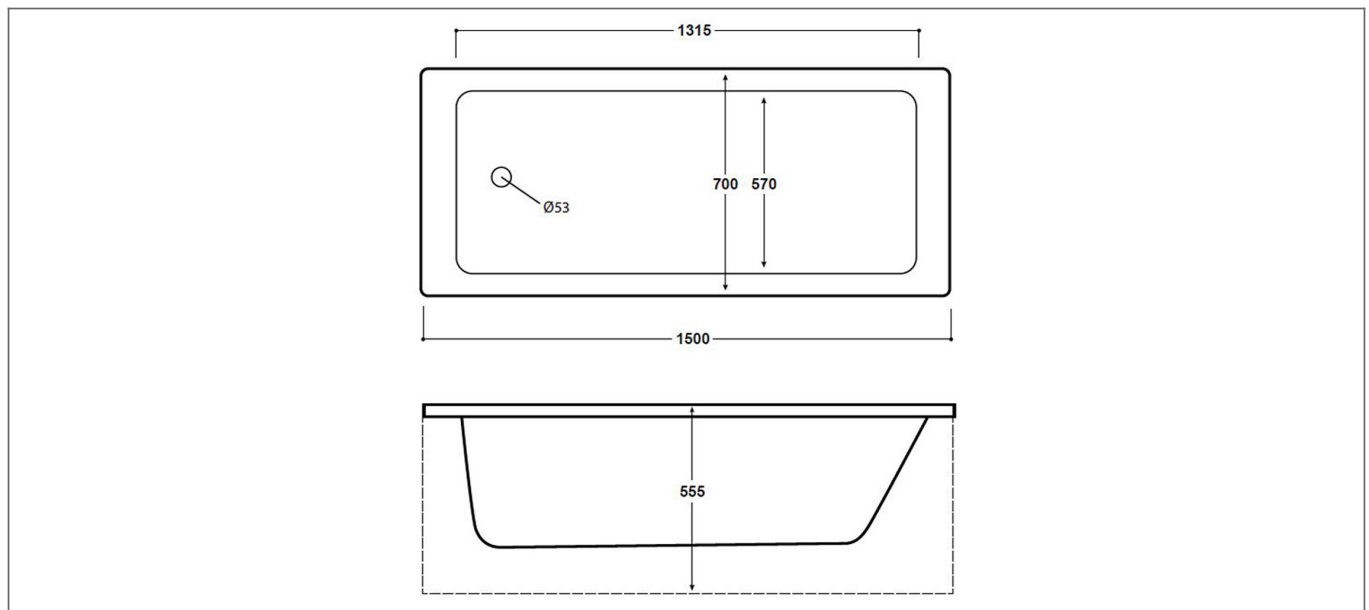

Technical Datasheet

Product Code: SY-ESB15P

Product Description: Synergy Berg Solo 1500mm No Tap Holes Premier Finish Bath

Specification

Material:	Acrylic
Style:	Modern
Shape:	Rectangular
Number Of Tap Holes:	0
Overflow Included:	No
Waste Included:	No
Product Guarantee:	Lifetime
Water Capacity (litres):	160
Made In the UK:	Yes

Key Features

- Clean, straight lines, uncluttered spaces. Embrace modernistic style from the 20th century
- Manufactured from high quality white acrylic
- Ideal for free standing mixer use but can be drilled if needed
- Features heavily reinforced finish on underside of bath
- Finish provides exceptional strength & heat retention
- Leg set included for a quick & easy installation
- Panels & wastes are available to purchase from Synergy
- Also available in 1700mm

Technical Drawing

Dimensions: All measurements are in millimetres and are subject to normal manufacturing variations.

Due to a continuing development programme to improve design and performance, we reserve all rights to vary specifications without prior notice. Please note, all accessories are for photographic purposes only.