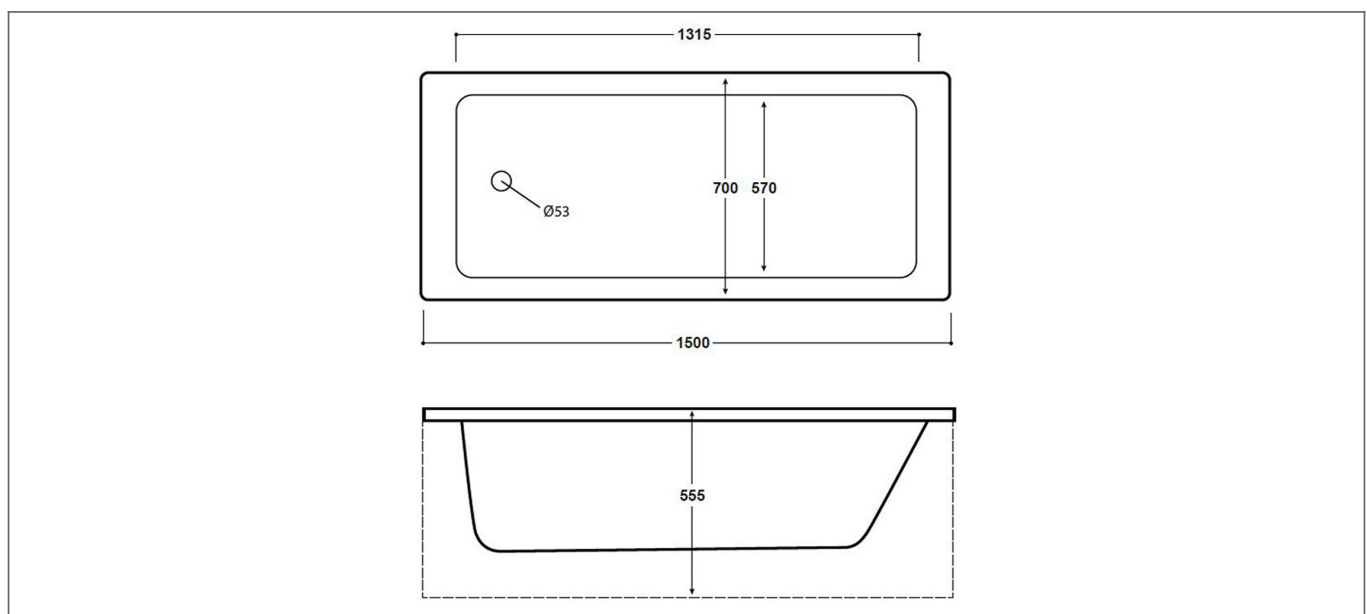

Technical Datasheet

Product Code: SY-ESB15S

Product Description: Synergy Berg Solo 1500mm No Tap Holes Standard Finish

Specification

Material:	Acrylic
Style:	Modern
Shape:	Rectangular
Number Of Tap Holes:	0
Overflow Included:	No
Waste Included:	No
Bath Thickness:	4 mm
Product Guarantee:	Lifetime
Water Capacity (litres):	160
Made In the UK:	Yes

Key Features

- Clean, straight lines, uncluttered spaces. Embrace modernistic style from the 20th century
- Manufactured from high quality white acrylic
- Ideal for free standing mixer use but can be drilled if needed
- Leg set included for a quick & easy installation
- Panels & wastes are available to purchase from Synergy
- Also available in 1700mm
- Made in the UK

Technical Drawing

Dimensions: All measurements are in millimetres and are subject to normal manufacturing variations.

Due to a continuing development programme to improve design and performance, we reserve all rights to vary specifications without prior notice. Please note, all accessories are for photographic purposes only.