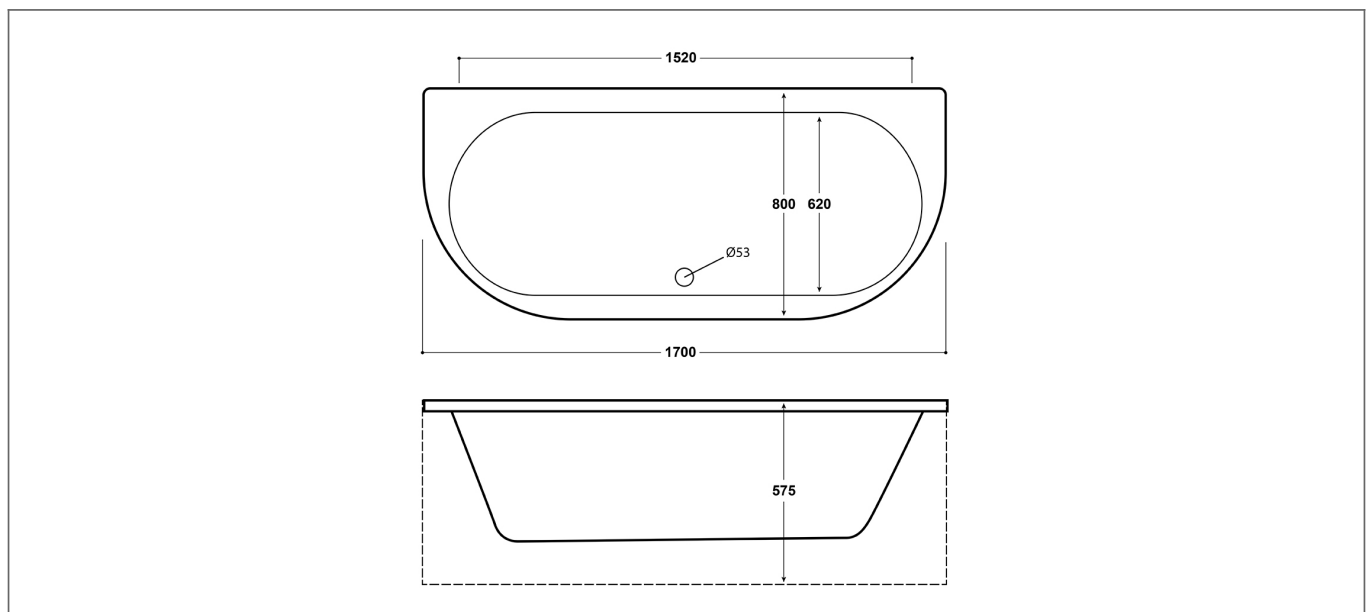

Technical Datasheet

Product Code: **SY-CURVE**

Product Description: **Synergy 1700mm D Shaped Bow Front Bath**

Specification

Material:	Acrylic
Style:	Modern
Shape:	D Shape
Number Of Tap Holes:	0
Overflow Included:	No
Waste Included:	No
Bath Thickness:	4 mm
Product Guarantee:	Lifetime
Water Capacity (litres):	210

Key Features

- Classic curvaceous edges create a refreshing clean shape
- Manufactured from high quality 4mm white acrylic
- Ideal for free standing mixer use but can be drilled if needed
- Large spacious bathing area for that extra added comfort
- Overflow hole included to prevent any bathroom accidents
- Leg set included for a quick & easy installation
- Panels & wastes are available to purchase from Synergy

Technical Drawing

Dimensions: All measurements are in millimetres and are subject to normal manufacturing variations.

Due to a continuing development programme to improve design and performance, we reserve all rights to vary specifications without prior notice. Please note, all accessories are for photographic purposes only.