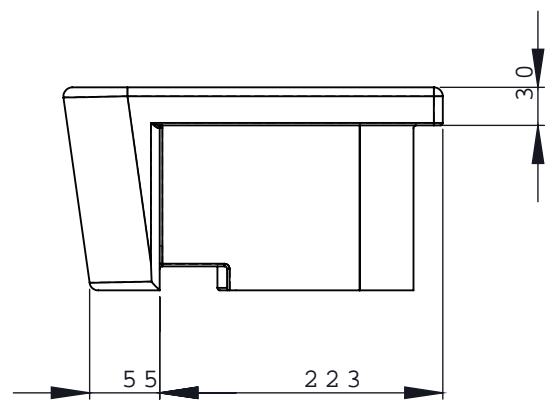

DIAGRAMS NOT TO SCALE
ALL DIMENSIONS IN MM
TOLERANCE OF ± 5MM