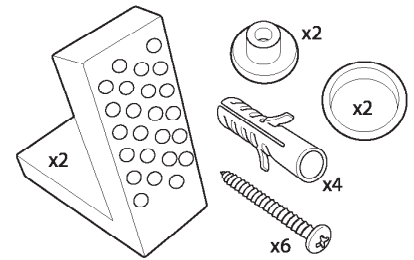

No.	Description	Product Code	Fixings included	Gross Weight	Net Weight
1	Toilet Seat	TS900S	Yes	3kg	--
2	Back to Wall Pan	BTW900S	Yes	--	--

Floor Fixing Kit:

DIAGRAMS NOT TO SCALE  
ALL DIMENSIONS IN MM  
TOLERANCE OF ± 5MM

FAQ's

What side is the inlet located? NA

Are there any other compatible seats? No

Can this pan be used with a side connection outlet pipe? No - BTW Design

No.	Description	Product Code	Fixings included	Gross Weight	Net Weight
1	Cistern inc. Flush Fitting & Lid	C900S	Yes	15.02kg	---
2	Toilet Seat	TS900S	Yes	3.0kg	---
3	Comfort Height Close Coupled Pan	PC900S	Yes	27kg	---

Cistern Settings:  
Full Flush Volume: 6L  
Reduced Flush Volume: 4L

Floor Fixing Kit:

DIAGRAMS NOT TO SCALE  
ALL DIMENSIONS IN MM  
TOLERANCE OF ± 5MM

- FAQ's
- What side is the inlet located? Right hand side
  - Are there any other compatible seats? No
  - Can this pan be used with a side connection outlet pipe? Yes
  - The cistern lid won't shut/the cistern isn't working correctly. Ensure the inlet and flush valves are set to the correct heights.

No.	Description	Product Code	Fixings included	Gross Weight	Net Weight
1	560 Basin	SB900S	No	14.14	--
2	Full Height Pedestal	PE900S	No	12.63	--

Pedestal Footprint:  
185mm (w) x 180mm  
(d)

Bowl Depth: 105mm  
Total Height of Ped & Basin: 860 mm