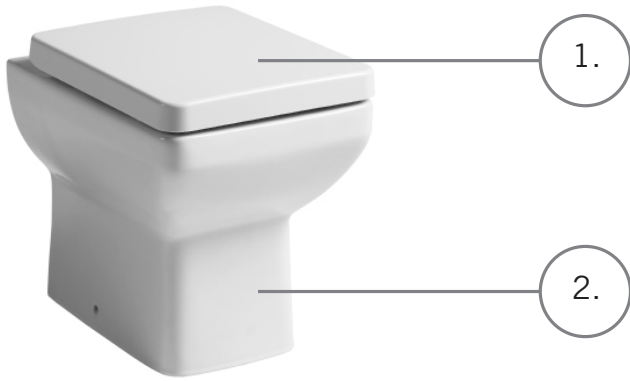

No.	Description	Product Code	Fixings included	Gross Weight	Net Weight
1	Toilet Seat	TS900S	Yes	3kg	--
2	Back to Wall Pan	BTW900S	Yes	--	--