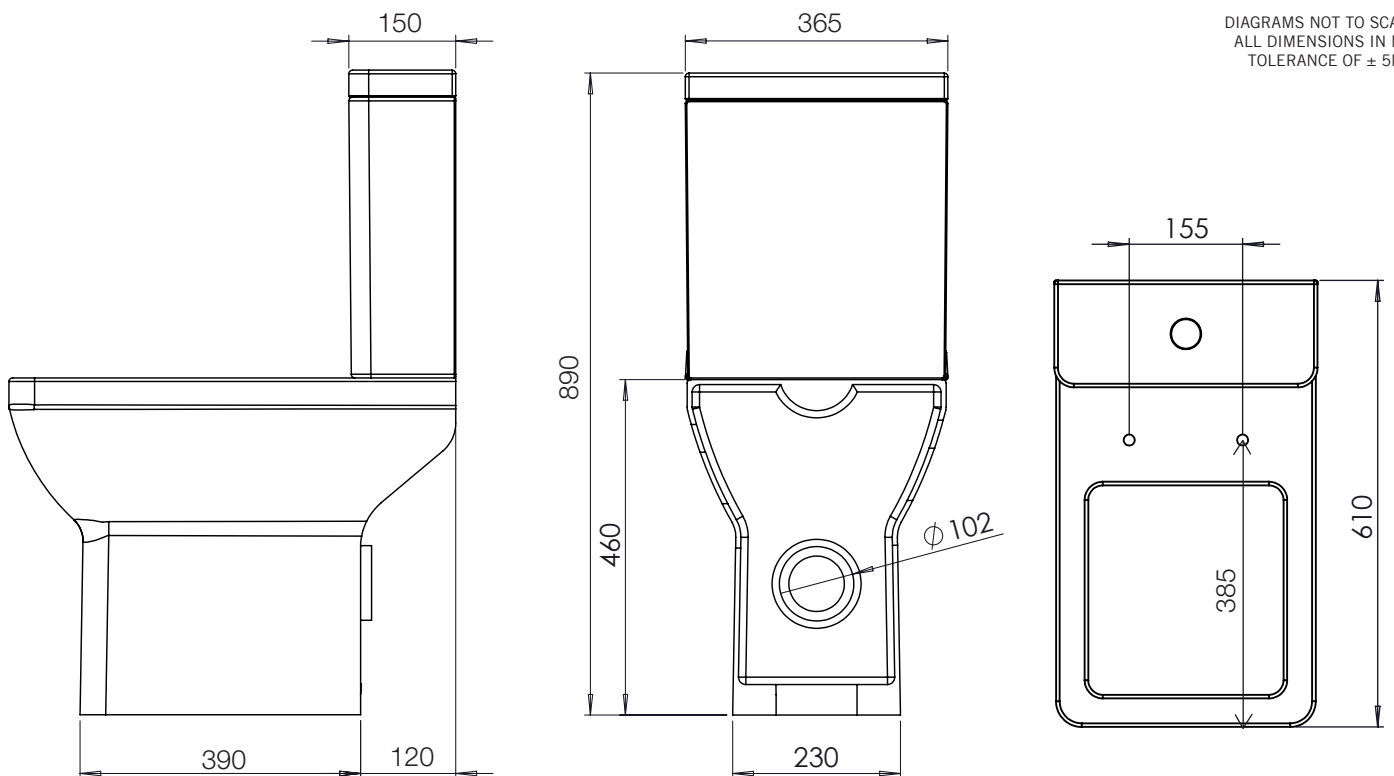

Cistern Settings:  
Full Flush Volume: 6L  
Reduced Flush Volume: 4L

Floor Fixing Kit:

DIAGRAMS NOT TO SCALE  
ALL DIMENSIONS IN MM  
TOLERANCE OF ± 5MM

FAQ's  
 What side is the inlet located? Right hand side  
 Are there any other compatible seats? No  
 Can this pan be used with a side connection outlet pipe? Yes  
 The cistern lid won't shut/the cistern isn't working correctly. Ensure the inlet and flush valves are set to the correct heights.

FAQ's

What side is the inlet located? NA

Are there any other compatible seats? No

Can this pan be used with a side connection outlet pipe? No - BTW Design

No.	Description	Product Code	Fixings included	Gross Weight	Net Weight
1	Cistern inc. Flush Fitting & Lid	C900S	Yes	15.02kg	---
2	Toilet Seat	TS900S	Yes	3.0kg	---
3	Comfort Height Close Coupled Pan	PC900S	Yes	27kg	---

Cistern Settings:  
Full Flush Volume: 6L  
Reduced Flush Volume: 4L

Floor Fixing Kit:

DIAGRAMS NOT TO SCALE  
ALL DIMENSIONS IN MM  
TOLERANCE OF ± 5MM

- FAQ's
- What side is the inlet located? Right hand side
  - Are there any other compatible seats? No
  - Can this pan be used with a side connection outlet pipe? Yes
  - The cistern lid won't shut/the cistern isn't working correctly. Ensure the inlet and flush valves are set to the correct heights.

No.	Description	Product Code	Fixings included	Gross Weight	Net Weight
1	560 Basin	SB900S	No	14.14	--
2	Full Height Pedestal	PE900S	No	12.63	--

Pedestal Footprint:  
185mm (w) x 180mm  
(d)

Bowl Depth: 105mm  
Total Height of Ped & Basin: 860 mm