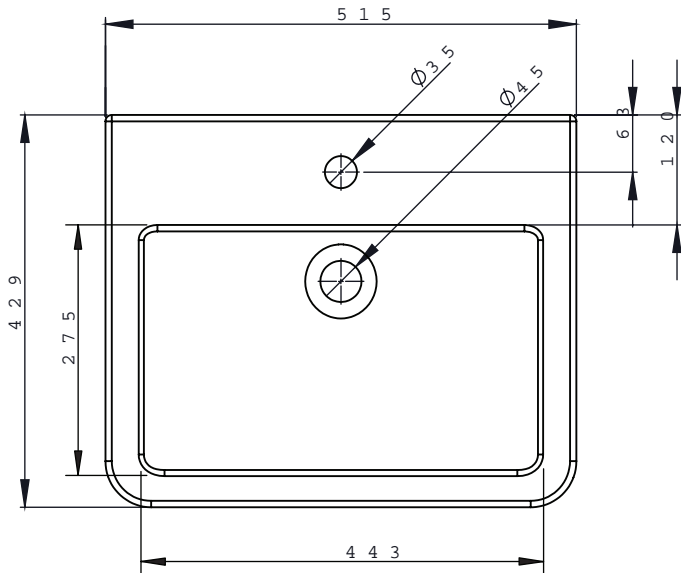

Cistern Settings:  
Full Flush Volume: 6L  
Reduced Flush Volume: 4L

Floor Fixing Kit:

DIAGRAMS NOT TO SCALE  
ALL DIMENSIONS IN MM  
TOLERANCE OF ± 5MM

- FAQ's
- What side is the inlet located? Right hand side
  - Are there any other compatible seats? No
  - Can this pan be used with a side connection outlet pipe? Yes
  - The cistern lid won't shut/the cistern isn't working correctly. Ensure the inlet and flush valves are set to the correct heights.

No.	Description	Product Code	Fixings included	Gross Weight	Net Weight
1	560 Basin	SB900S	No	14.14	--
2	Full Height Pedestal	PE900S	No	12.63	--

Pedestal Footprint:  
185mm (w) x 180mm  
(d)

Bowl Depth: 105mm  
Total Height of Ped & Basin: 860 mm

DIAGRAMS NOT TO SCALE | ALL DIMENSIONS IN MM ITOLERANCE OF ± 5MM

No.	Description	Product Code	Fixings included	Gross Weight	Net Weight
1	Q-60 SCT Basin STD Depth	SCSB930S	Yes	--	--

DIAGRAMS NOT TO SCALE  
ALL DIMENSIONS IN MM  
TOLERANCE OF ± 5MM

FAQ's

**How much water does this basin hold?** 5 Litres  
**Is there a cutting template supplied?** Yes.

No.	Description	Product Code	Fixings included	Gross Weight	Net Weight
1	Q-60 SCT Basin Slim Depth	SCSB920S	Yes	--	--