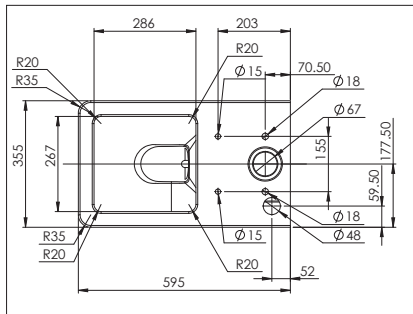

Cistern Settings:  
Full Flush Volume: 6L  
Reduced Flush Volume: 4L

Floor Fixing Kit:

DIAGRAMS NOT TO SCALE  
ALL DIMENSIONS IN MM  
TOLERANCE OF ± 5MM

FAQ's  
 What side is the inlet located? Right hand side  
 Are there any other compatible seats? No  
 Can this pan be used with a side connection outlet pipe? Yes  
 The cistern lid won't shut/the cistern isn't working correctly. Ensure the inlet and flush valves are set to the correct heights.

Cistern Settings:  
Full Flush Volume: 6L  
Reduced Flush Volume: 4L

Floor Fixing Kit:

DIAGRAMS NOT TO SCALE  
ALL DIMENSIONS IN MM  
TOLERANCE OF ± 5MM

- FAQ's
- What side is the inlet located? Right hand side
  - Are there any other compatible seats? No
  - Can this pan be used with a side connection outlet pipe? Yes
  - The cistern lid won't shut/the cistern isn't working correctly. Ensure the inlet and flush valves are set to the correct heights.

No.	Description	Product Code	Fixings included	Gross Weight	Net Weight
1	560 Basin	SB900S	No	14.14	--
2	Full Height Pedestal	PE900S	No	12.63	--

Pedestal Footprint:  
185mm (w) x 180mm  
(d)

Bowl Depth: 105mm  
Total Height of Ped & Basin: 860 mm

DIAGRAMS NOT TO SCALE | ALL DIMENSIONS IN MM ITOLERANCE OF ± 5MM

No.	Description	Product Code	Fixings included	Gross Weight	Net Weight
1	Q-60 SCT Basin STD Depth	SCSB930S	Yes	--	--

DIAGRAMS NOT TO SCALE  
ALL DIMENSIONS IN MM  
TOLERANCE OF ± 5MM