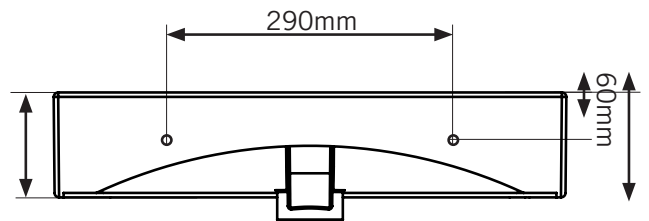

FAQ's

What side is the inlet located? NA

Are there any other compatible seats? No

Can this pan be used with a side connection outlet pipe? No - BTW Design

No.	Description	Product Code	Fixings included	Gross Weight	Net Weight
1	Cistern inc. Flush Fitting & Lid	C900S	Yes	15.02kg	---
2	Toilet Seat	TS900S	Yes	3.0kg	---
3	Comfort Height Close Coupled Pan	PC900S	Yes	27kg	---

Cistern Settings:  
Full Flush Volume: 6L  
Reduced Flush Volume: 4L

Floor Fixing Kit:

DIAGRAMS NOT TO SCALE  
ALL DIMENSIONS IN MM  
TOLERANCE OF ± 5MM

- FAQ's
- What side is the inlet located? Right hand side
  - Are there any other compatible seats? No
  - Can this pan be used with a side connection outlet pipe? Yes
  - The cistern lid won't shut/the cistern isn't working correctly. Ensure the inlet and flush valves are set to the correct heights.

No.	Description	Product Code	Fixings included	Gross Weight	Net Weight
1	560 Basin	SB900S	No	14.14	--
2	Full Height Pedestal	PE900S	No	12.63	--

Pedestal Footprint:  
185mm (w) x 180mm  
(d)

Bowl Depth: 105mm  
Total Height of Ped & Basin: 860 mm

DIAGRAMS NOT TO SCALE | ALL DIMENSIONS IN MM ITOLERANCE OF ± 5MM

No.	Description	Product Code	Fixings included	Gross Weight	Net Weight
1	Q-60 SCT Basin STD Depth	SCSB930S	Yes	--	--

DIAGRAMS NOT TO SCALE  
ALL DIMENSIONS IN MM  
TOLERANCE OF ± 5MM