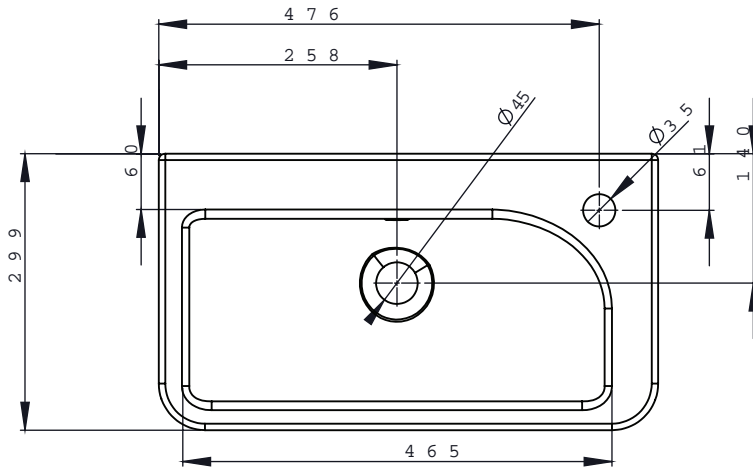

DIAGRAMS NOT TO SCALE
ALL DIMENSIONS IN MM
TOLERANCE OF ± 5MM