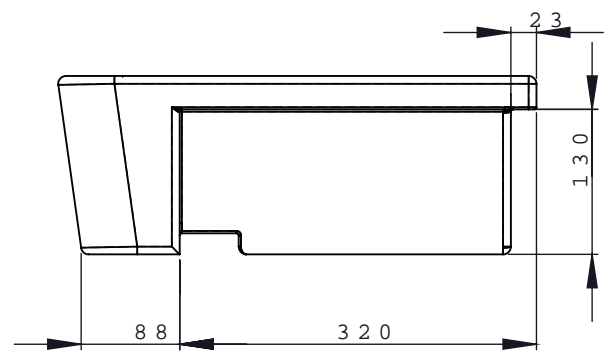

Cistern Settings:  
Full Flush Volume: 6L  
Reduced Flush Volume: 4L

Floor Fixing Kit:

DIAGRAMS NOT TO SCALE  
ALL DIMENSIONS IN MM  
TOLERANCE OF ± 5MM

- FAQ's
- What side is the inlet located? Right hand side
  - Are there any other compatible seats? No
  - Can this pan be used with a side connection outlet pipe? Yes
  - The cistern lid won't shut/the cistern isn't working correctly. Ensure the inlet and flush valves are set to the correct heights.

No.	Description	Product Code	Fixings included	Gross Weight	Net Weight
1	560 Basin	SB900S	No	14.14	--
2	Full Height Pedestal	PE900S	No	12.63	--

Pedestal Footprint:  
185mm (w) x 180mm  
(d)

Bowl Depth: 105mm  
Total Height of Ped & Basin: 860 mm

DIAGRAMS NOT TO SCALE | ALL DIMENSIONS IN MM ITOLERANCE OF ± 5MM

No.	Description	Product Code	Fixings included	Gross Weight	Net Weight
1	Q-60 SCT Basin STD Depth	SCSB930S	Yes	--	--

DIAGRAMS NOT TO SCALE  
ALL DIMENSIONS IN MM  
TOLERANCE OF ± 5MM