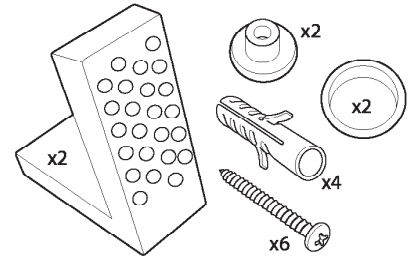

Cistern Settings:  
Full Flush Volume: 6L  
Reduced Flush Volume: 4L

Floor Fixing Kit:

DIAGRAMS NOT TO SCALE  
ALL DIMENSIONS IN MM  
TOLERANCE OF ± 5MM

FAQ's  
 What side is the inlet located? Right hand side  
 Are there any other compatible seats? No  
 Can this pan be used with a side connection outlet pipe? Yes  
 The cistern lid won't shut/the cistern isn't working correctly. Ensure the inlet and flush valves are set to the correct heights.

No.	Description	Product Code	Fixings included	Gross Weight	Net Weight
1	Toilet Seat	TS900S	Yes	3kg	--
2	Back to Wall Pan	BTW900S	Yes	--	--

Floor Fixing Kit:

DIAGRAMS NOT TO SCALE  
ALL DIMENSIONS IN MM  
TOLERANCE OF ± 5MM

FAQ's

What side is the inlet located? NA

Are there any other compatible seats? No

Can this pan be used with a side connection outlet pipe? No - BTW Design

No.	Description	Product Code	Fixings included	Gross Weight	Net Weight
1	Cistern inc. Flush Fitting & Lid	C900S	Yes	15.02kg	---
2	Toilet Seat	TS900S	Yes	3.0kg	---
3	Comfort Height Close Coupled Pan	PC900S	Yes	27kg	---

Cistern Settings:  
Full Flush Volume: 6L  
Reduced Flush Volume: 4L

Floor Fixing Kit:

DIAGRAMS NOT TO SCALE  
ALL DIMENSIONS IN MM  
TOLERANCE OF ± 5MM

- FAQ's
- What side is the inlet located? Right hand side
  - Are there any other compatible seats? No
  - Can this pan be used with a side connection outlet pipe? Yes
  - The cistern lid won't shut/the cistern isn't working correctly. Ensure the inlet and flush valves are set to the correct heights.