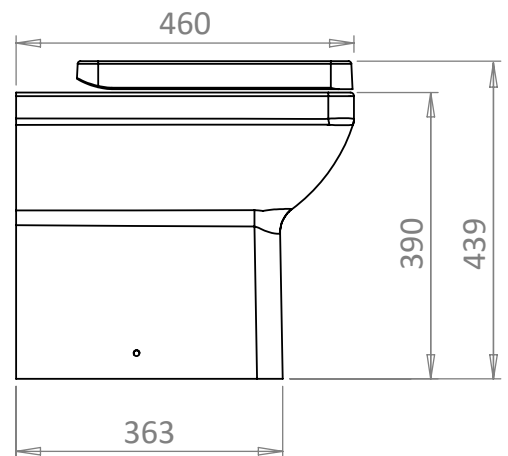

FAQ's

What side is the inlet located? NA

Are there any other compatible seats? No

Can this pan be used with a side connection outlet pipe? No - BTW Design