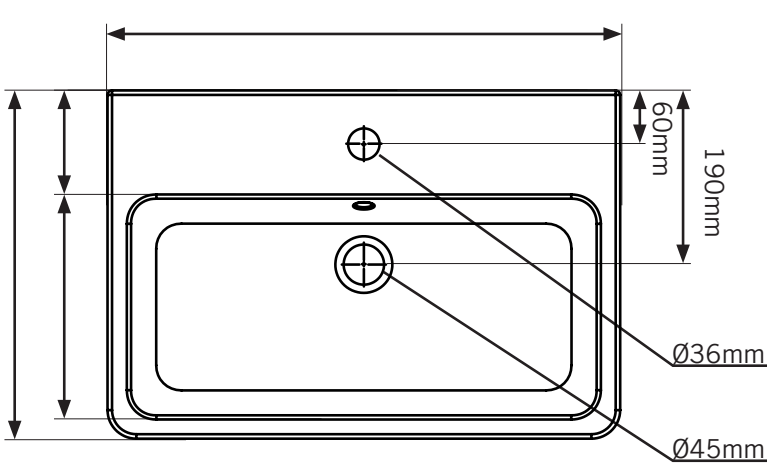

FAQ's

What side is the inlet located? NA

Are there any other compatible seats? No

Can this pan be used with a side connection outlet pipe? No - BTW Design

No.	Description	Product Code	Fixings included	Gross Weight	Net Weight
1	Cistern inc. Flush Fitting & Lid	C900S	Yes	15.02kg	---
2	Toilet Seat	TS900S	Yes	3.0kg	---
3	Comfort Height Close Coupled Pan	PC900S	Yes	27kg	---

Cistern Settings:  
Full Flush Volume: 6L  
Reduced Flush Volume: 4L

Floor Fixing Kit:

DIAGRAMS NOT TO SCALE  
ALL DIMENSIONS IN MM  
TOLERANCE OF ± 5MM

- FAQ's
- What side is the inlet located? Right hand side
  - Are there any other compatible seats? No
  - Can this pan be used with a side connection outlet pipe? Yes
  - The cistern lid won't shut/the cistern isn't working correctly. Ensure the inlet and flush valves are set to the correct heights.

No.	Description	Product Code	Fixings included	Gross Weight	Net Weight
1	560 Basin	SB900S	No	14.14	--
2	Full Height Pedestal	PE900S	No	12.63	--

Pedestal Footprint:  
185mm (w) x 180mm  
(d)

Bowl Depth: 105mm  
Total Height of Ped & Basin: 860 mm

DIAGRAMS NOT TO SCALE | ALL DIMENSIONS IN MM ITOLERANCE OF ± 5MM

No.	Description	Product Code	Fixings included	Gross Weight	Net Weight
1	Q-60 SCT Basin STD Depth	SCSB930S	Yes	--	--

DIAGRAMS NOT TO SCALE  
ALL DIMENSIONS IN MM  
TOLERANCE OF ± 5MM