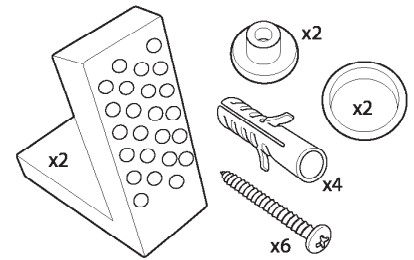

No.	Description	Product Code	Fixings included	Gross Weight	Net Weight
1	Cistern inc. Flush Fitting & Lid	C900S	Yes	15.02kg	---
2	Toilet Seat	TS900S	Yes	3.0kg	---
3	Close coupled pan	P900S	Yes	26.63kg	---

Cistern Settings:  
Full Flush Volume: 6L  
Reduced Flush Volume: 4L

Floor Fixing Kit:

DIAGRAMS NOT TO SCALE  
ALL DIMENSIONS IN MM  
TOLERANCE OF ± 5MM

FAQ's  
 What side is the inlet located? Right hand side  
 Are there any other compatible seats? No  
 Can this pan be used with a side connection outlet pipe? Yes  
 The cistern lid won't shut/the cistern isn't working correctly. Ensure the inlet and flush valves are set to the correct heights.

No.	Description	Product Code	Fixings included	Gross Weight	Net Weight
1	560 Basin	SB900S	No	14.14	--
2	Full Height Pedestal	PE900S	No	12.63	--

Pedestal Footprint:  
185mm (w) x 180mm  
(d)

Bowl Depth: 105mm  
Total Height of Ped & Basin: 860 mm

DIAGRAMS NOT TO SCALE  
ALL DIMENSIONS IN MM  
TOLERANCE OF ± 5MM

FAQ's

**How much water does this basin hold?** 3 Litres

**Is there a cutting template supplied?** Yes.

A NEW QUICK RELEASE VERSION OF THE Q60 TOILET SEAT IS AVAILABLE FROM 2016 THAT REPLACES THE PREVIOUS NON QUICK RELEASE SEAT. THE PRODUCT CODE FOR BOTH REMAINS TS900S. DIFFERENCES BETWEEN THE TWO SEATS ARE SHOWN BELOW.