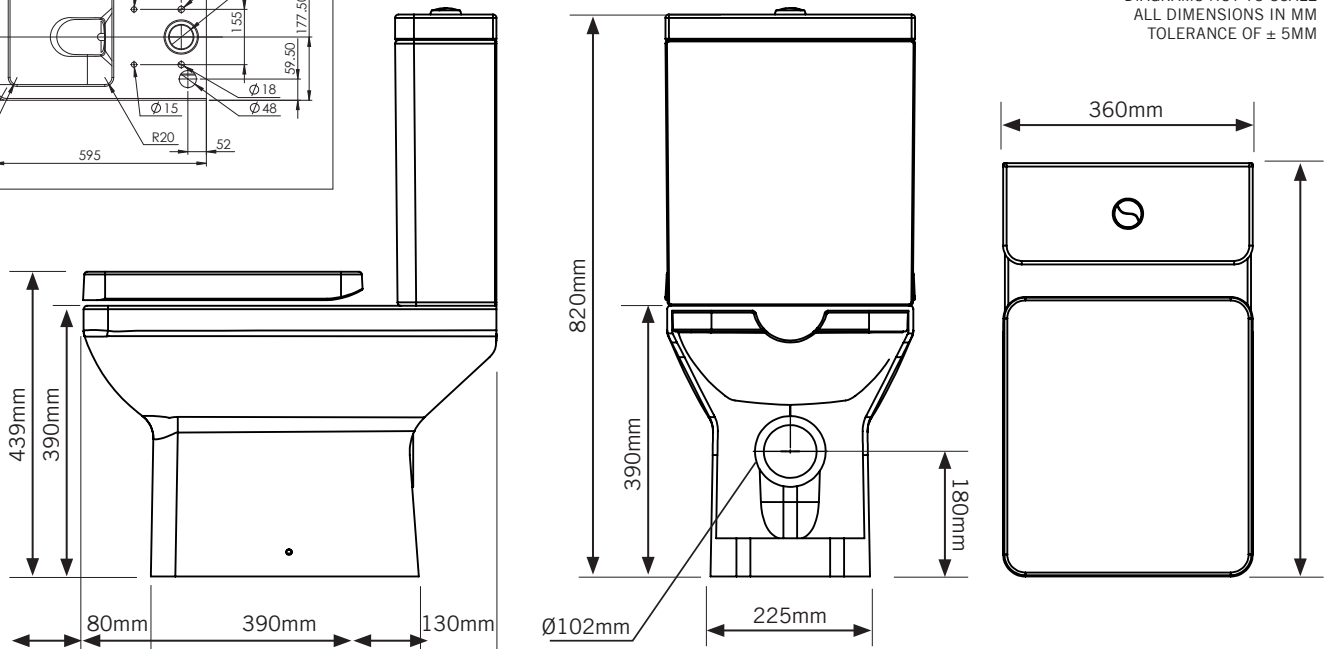

No.	Description	Product Code	Fixings included	Gross Weight	Net Weight
1	Cistern inc. Flush Fitting & Lid	C900S	Yes	15.02kg	---
2	Toilet Seat	TS900S	Yes	3.0kg	---
3	Close coupled pan	P900S	Yes	26.63kg	---

Cistern Settings:  
Full Flush Volume: 6L  
Reduced Flush Volume: 4L

Floor Fixing Kit:

DIAGRAMS NOT TO SCALE  
ALL DIMENSIONS IN MM  
TOLERANCE OF ± 5MM

FAQ's  
 What side is the inlet located? Right hand side  
 Are there any other compatible seats? No  
 Can this pan be used with a side connection outlet pipe? Yes  
 The cistern lid won't shut/the cistern isn't working correctly. Ensure the inlet and flush valves are set to the correct heights.

Cistern Settings:  
Full Flush Volume: 6L  
Reduced Flush Volume: 4L

Floor Fixing Kit:

DIAGRAMS NOT TO SCALE  
ALL DIMENSIONS IN MM  
TOLERANCE OF ± 5MM

- FAQ's
- What side is the inlet located? Right hand side
  - Are there any other compatible seats? No
  - Can this pan be used with a side connection outlet pipe? Yes
  - The cistern lid won't shut/the cistern isn't working correctly. Ensure the inlet and flush valves are set to the correct heights.

No.	Description	Product Code	Fixings included	Gross Weight	Net Weight
1	560 Basin	SB900S	No	14.14	--
2	Full Height Pedestal	PE900S	No	12.63	--

Pedestal Footprint:  
185mm (w) x 180mm  
(d)

Bowl Depth: 105mm  
Total Height of Ped & Basin: 860 mm