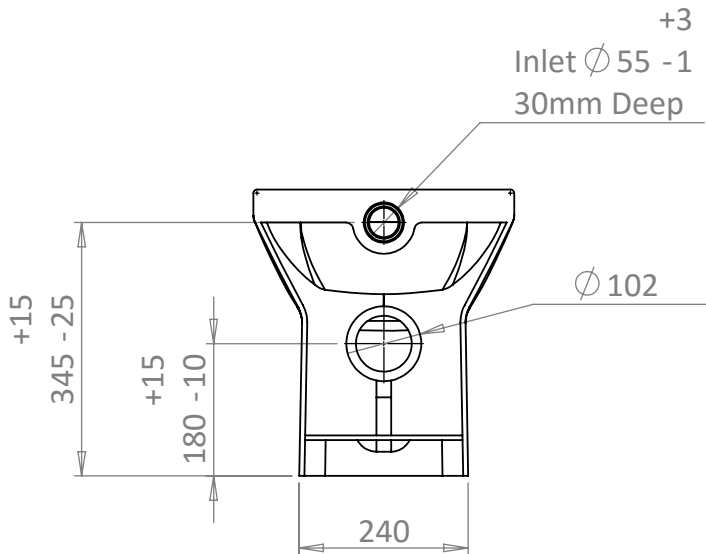

FAQ's

What side is the inlet located? NA

Are there any other compatible seats? No

Can this pan be used with a side connection outlet pipe? No - BTW Design