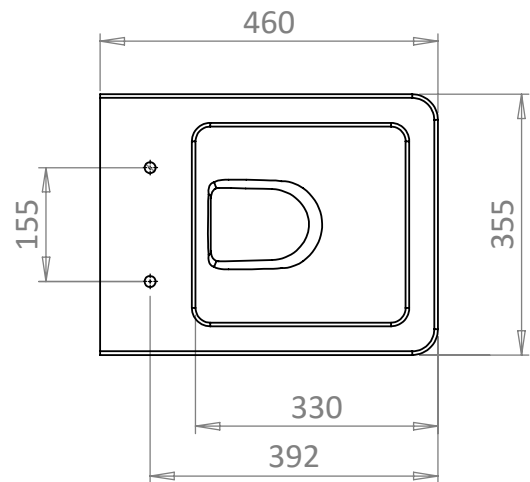

FAQ's

What side is the inlet located? NA

Are there any other compatible seats? No

Can this pan be used with a side connection outlet pipe? No - BTW Design