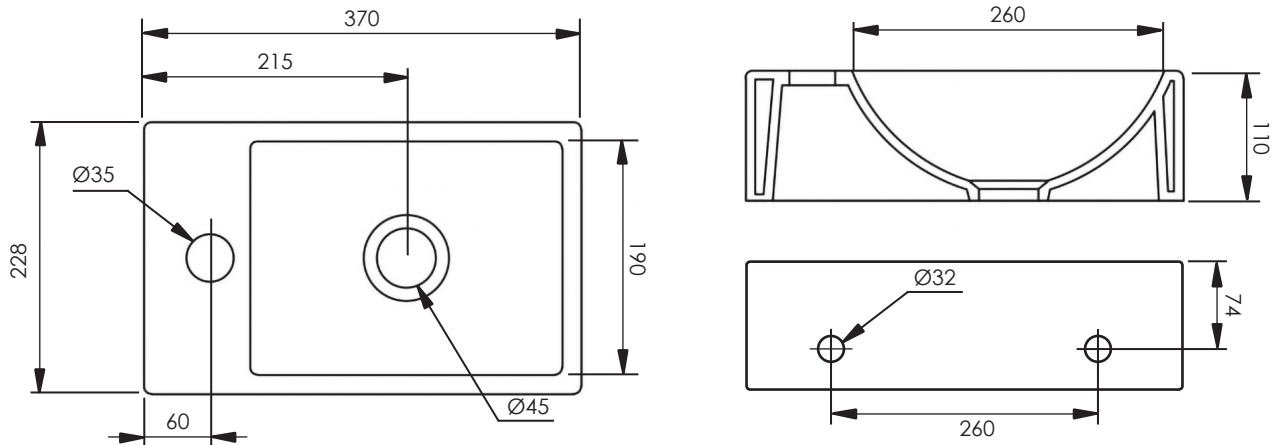

## Tavistock Cloakroom Basins

**TAVISTOCK**  
inspiring bathrooms

| No. | Description                                 | Code    | Fixings Included |
|-----|---|---------|------------------|
| 1   | Matrix 37x23cm Square WH Handrinse Basin LH | DC14009 | No               |

### Dimensions - DC14009

Diagrams not to scale. All dimensions in mm (tolerance of +/-5mm)

\*Dimensions are subject to change, customers are advised to measure actual product before commencing installation.

\*\*Fixing point dimensions are for guidance only/the positions of wall fixing must be checked when product is received.