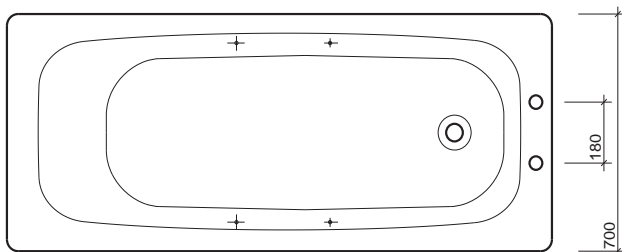

fixings

Bolt on adjustable legs. Secured to wall with clips provided.

All measurements shown are in millimetres. Drawing sizes are not to scale.

Hotels

Commercial

Residential

Twyford
Geberit Group

206