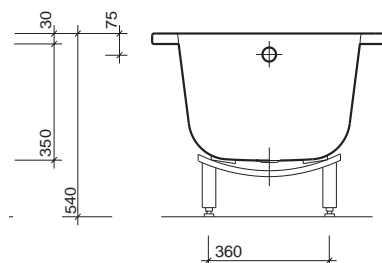

### material

Standard gauge (1.5mm) pressed steel.  
Enamelled to BS1344 (0.3mm).

### fixings

Bolt on adjustable legs. Secured to wall with clips provided.

All measurements shown are in millimetres. Drawing sizes are not to scale.

Hotels

Commercial

Residential

**Twyford**  
Geberit Group