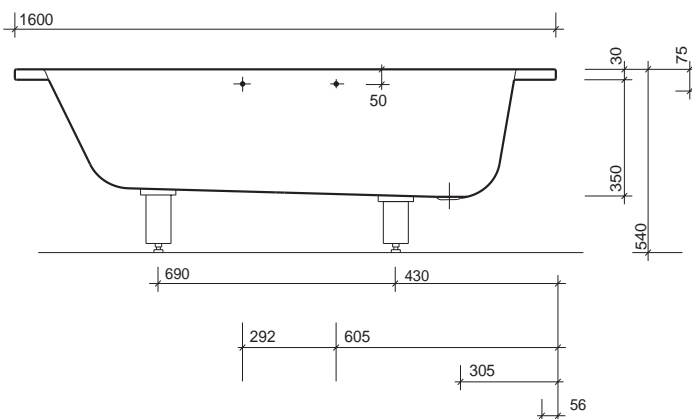

fixings

Bolt on adjustable legs. Secured to wall with clips provided.

All measurements shown are in millimetres. Drawing sizes are not to scale.

Hotels

Commercial

Residential

Twyford
Geberit Group

206