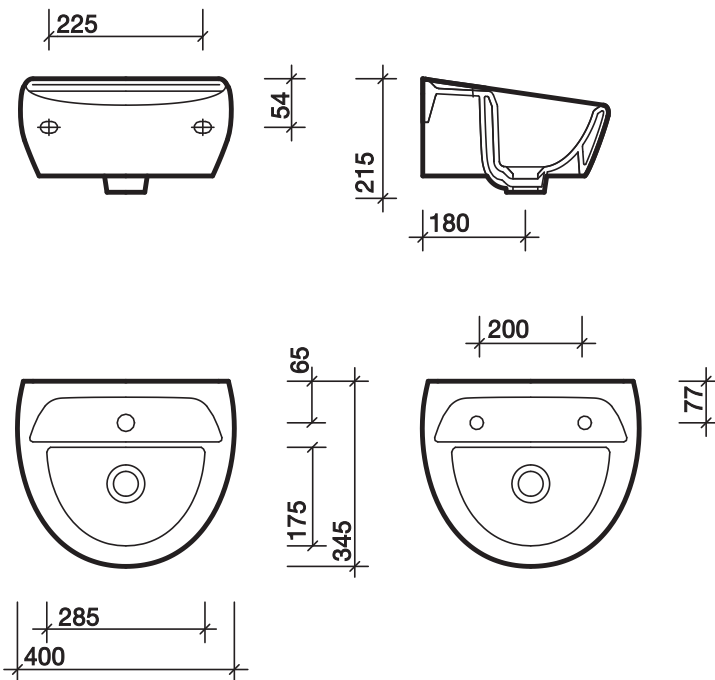

# sola 400

robust design  
deeper side walls for superior strength  
enclosed fixings for hygiene

Sola 400mm handrinse with sola 1/2" non-concussive taps

### material

Vitreous china.

### note

2 tap basin - 25mm holes.

1 tap basin - 32mm holes.

All measurements shown are in millimetres. Drawing sizes are not to scale.

Hotels

Healthcare

Education

Commercial