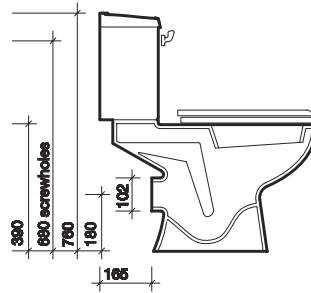

to specify/order:

Please use the product reference shown below.

wc pan

Horizontal outlet **OT1148WH**

Close coupled cistern and fittings:
dual flush 6/4L BSIO, push button **OT2396WH**

Close coupled cistern and fittings:
dual flush 6/4L BSIO,
chrome plated lever **OT2421WH**

S or turned P trap connector **WF1241WH**

material

Vitreous china.

colour

White WH.

fixings

WC screwed to floor. cistern screwed to wall.

All measurements shown are in millimetres. Drawing sizes are not to scale.