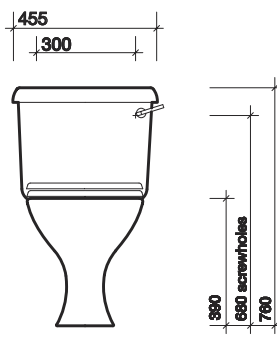

option ho

choice of dual flush button or lever cisterns

Option close coupled washdown WC suite, horizontal outlet, with push button cistern

Option close coupled washdown WC suite, horizontal outlet, with lever cistern

to specify/order:

Please use the product reference shown below.

wc pan

Horizontal outlet **OT1148WH**

Close coupled cistern and fittings:
dual flush 6/4L BSIO, push button **OT2396WH**

Close coupled cistern and fittings:
dual flush 6/4L BSIO,
chrome plated lever **OT2421WH**

Close coupled cistern and fittings:
6L BSIO, chrome plated lever **OT2361WH**

seat and cover

Stainless steel hinges **OT7815WH**

Plastic hinges **ST2810WH**

wc outlet connector

P trap outlet connector **WF1240WH**

S or turned P trap connector **WF1241WH**

material

Vitreous china.

colour

White WH.

fixings

WC screwed to floor. cistern screwed to wall.

All measurements shown are in millimetres. Drawing sizes are not to scale.