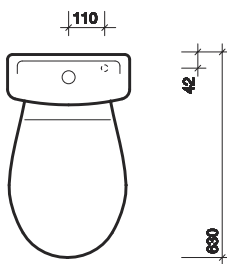

to specify/order:

Please use the product reference shown below.

wc pan

Horizontal outlet **OT1148WH**

Close coupled cistern and fittings:
dual flush 6/4L BSIO, push button **OT2396WH**

Close coupled cistern and fittings:
dual flush 6/4L BSIO,
chrome plated lever **OT2421WH**

Close coupled cistern and fittings:
6L BSIO, chrome plated lever **OT2361WH**

seat and cover

Stainless steel hinges **OT7815WH**

Plastic hinges **ST2810WH**

wc outlet connector

P trap outlet connector **WF1240WH**

S or turned P trap connector **WF1241WH**

material

Vitreous china.

colour

White WH.

fixings

WC screwed to floor. cistern screwed to wall.

All measurements shown are in millimetres. Drawing sizes are not to scale.