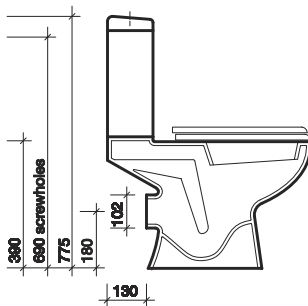

option ho

choice of dual flush button or lever cisterns

Option close coupled washdown WC suite, horizontal outlet, with push button cistern

Option close coupled washdown WC suite, horizontal outlet, with lever cistern

to specify/order:

Please use the product reference shown below.

wc pan

Horizontal outlet **OT1148WH**

Close coupled cistern and fittings:
dual flush 6/4L BSIO, push button **OT2396WH**

Close coupled cistern and fittings:
dual flush 6/4L BSIO,
chrome plated lever **OT2421WH**

Close coupled cistern and fittings:
6L BSIO, chrome plated lever **OT2361WH**

seat and cover

Stainless steel hinges **OT7815WH**

Plastic hinges **ST2810WH**

wc outlet connector

P trap outlet connector **WF1240WH**

S or turned P trap connector **WF1241WH**

material

Vitreous china.

colour

White WH.

fixings

WC screwed to floor. cistern screwed to wall.

All measurements shown are in millimetres. Drawing sizes are not to scale.