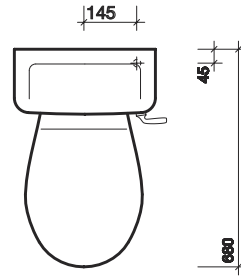

to specify/order:

Please use the product reference shown below.

wc pan

Horizontal outlet **OT1148WH**

Close coupled cistern and fittings:
dual flush 6/4L BSIO, push button **OT2396WH**

Close coupled cistern and fittings:
dual flush 6/4L BSIO,
chrome plated lever **OT2421WH**

Close coupled cistern and fittings:
6L BSIO, chrome plated lever **OT2361WH**

seat and cover

Stainless steel hinges **OT7815WH**

Plastic hinges **ST2810WH**

wc outlet connector

P trap outlet connector **WF1240WH**

S or turned P trap connector **WF1241WH**

material

Vitreous china.

colour

White WH.

fixings

WC screwed to floor. cistern screwed to wall.

All measurements shown are in millimetres. Drawing sizes are not to scale.