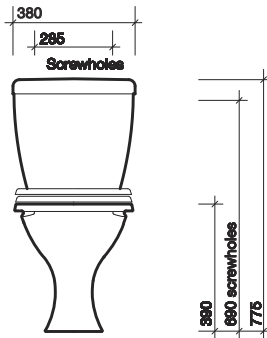

option ho

choice of dual flush button or lever cisterns

Option close coupled washdown WC suite, horizontal outlet, with push button cistern

Option close coupled washdown WC suite, horizontal outlet, with lever cistern

to specify/order:

Please use the product reference shown below.

wc pan

Horizontal outlet **OT1148WH**

Close coupled cistern and fittings:
dual flush 6/4L BSIO, push button **OT2396WH**

Close coupled cistern and fittings:
dual flush 6/4L BSIO,
chrome plated lever **OT2421WH**

Close coupled cistern and fittings:
6L BSIO, chrome plated lever **OT2361WH**

seat and cover

Stainless steel hinges **OT7815WH**

Plastic hinges **ST2810WH**

wc outlet connector

P trap outlet connector **WF1240WH**

S or turned P trap connector **WF1241WH**

material

Vitreous china.

colour

White WH.

fixings

WC screwed to floor. cistern screwed to wall.

All measurements shown are in millimetres. Drawing sizes are not to scale.