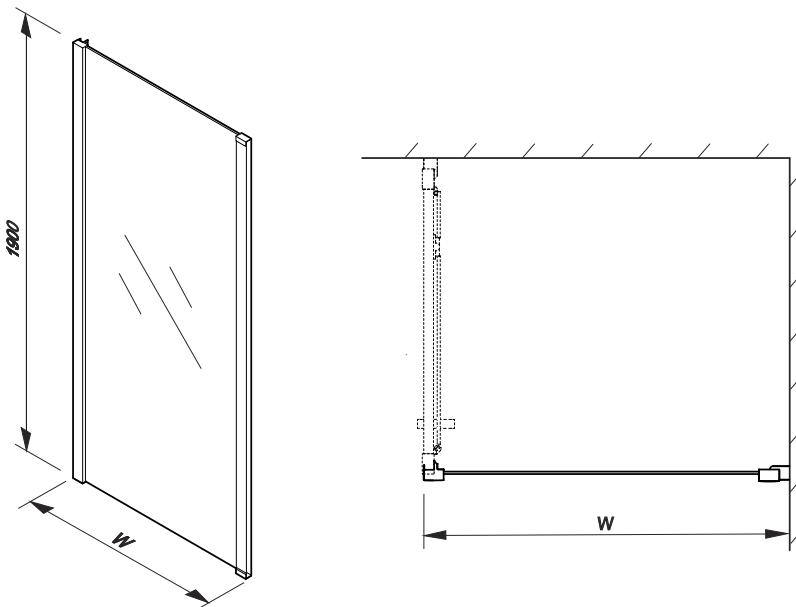

### side panel

760mm, LH or RH **560.107.00.2**  
 800mm, LH or RH **560.117.00.2**  
 900mm, LH or RH **560.127.00.2**

### tray

Please refer to shower trays.

### finish/colour

Polished silver frame, clear glass.

Geo side panel

Product Number	Description	W Nom Width mm	W Adjustment range mm
560.107.00.2	Side Panel 760mm	760	735 - 760
560.117.00.2	Side Panel 800mm	800	775 - 800
560.127.00.2	Side Panel 800mm	900	875 - 900

All measurements shown are in millimetres. Drawing sizes are not to scale.

Hotels

Commercial

Residential

**Twyford**  
 Geberit Group