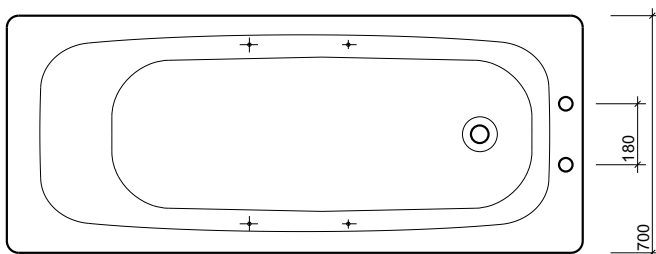

celtic 1700 x 700

economy general purpose steel bath
fast fix leg set
1.8mm thick

to specify/order:

Please use the product reference shown below.

bath

1700 x 700mm porcelain enamelled steel bath:

2 tap, ungripped, plain, with legs **BS1502WH**

2 tap, grips, plain, with legs **BS1522WH**

No tap, grips, slip resist, no legs **BS1570WH**

2 tap, grips, slip resist, with legs **BS1572WH**

bath panels

Refer to bath panels

bath screen

Suitable for a folding or fixed bath screen.

wastes

Refer to wastes

legset

(Optional with no tap baths)

Legset and wall clips

BG6041XX

taps & mixers

Refer to taps & mixers.

material

Standard gauge (1.5mm) pressed steel.

Enamelled to BS1344 (0.3mm).

colours

White WH.

fixings

Bolt on adjustable legs. Secured to wall with clips provided.

All measurements shown are in millimetres. Drawing sizes are not to scale.