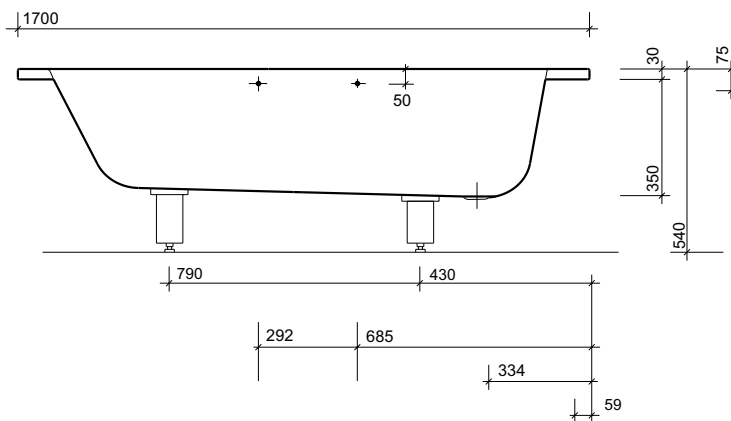

celtic 1700 x 700

economy general purpose steel bath
fast fix leg set
1.8mm thick

to specify/order:

Please use the product reference shown below.

bath

1700 x 700mm porcelain enamelled steel bath:

2 tap, ungripped, plain, with legs **BS1502WH**

wastes

Refer to wastes

legset

(Optional with no tap baths)

Legset and wall clips

BG6041XX

taps & mixers

Refer to taps & mixers.

material

Standard gauge (1.5mm) pressed steel.

Enamelled to BS1344 (0.3mm).

colours

White WH.

fixings

Bolt on adjustable legs. Secured to wall with clips provided.

All measurements shown are in millimetres. Drawing sizes are not to scale.