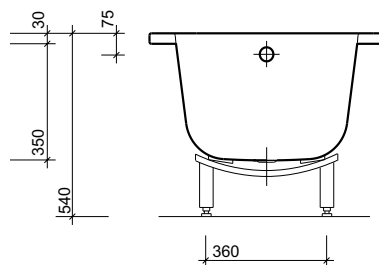

celtic 1700 x 700

economy general purpose steel bath
fast fix leg set
1.8mm thick

to specify/order:

Please use the product reference shown below.

bath

1700 x 700mm porcelain enamelled steel bath:

2 tap, ungripped, plain, with legs **BS1502WH**

wastes

Refer to wastes

legset

(Optional with no tap baths)

Legset and wall clips

BG6041XX

taps & mixers

Refer to taps & mixers.

material

Standard gauge (1.5mm) pressed steel.

Enamelled to BS1344 (0.3mm).

colours

White WH.

fixings

Bolt on adjustable legs. Secured to wall with clips provided.

All measurements shown are in millimetres. Drawing sizes are not to scale.