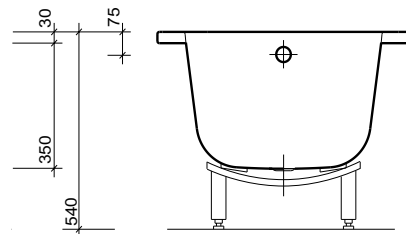

celtic 1500 x 700

economy general purpose steel bath
fast fix leg set
1.8mm thick

to specify/order:

Please use the product reference shown below.

bath

1500 x 700mm porcelain enamelled steel bath:

2 tap, ungripped, plain, with legs **BS1402WH**

2 tap, grips, plain, with legs **BS1422WH**

2 tap, grips, slip resist, with legs **BS1472WH**

bath panels

Refer to bath panels

bath screen

Suitable for a folding or fixed bath screen.

wastes

Refer to wastes

legset

(Optional with no tap baths)

Legset and wall clips

BG6041XX

taps & mixers

Refer to taps & mixers.

material

Standard gauge (1.5mm) pressed steel.

Enamelled to BS1344 (0.3mm).

colour

White WH.

fixings

Bolt on adjustable legs. Secured to wall with clips provided.

All measurements shown are in millimetres. Drawing sizes are not to scale.

Hotels

Commercial