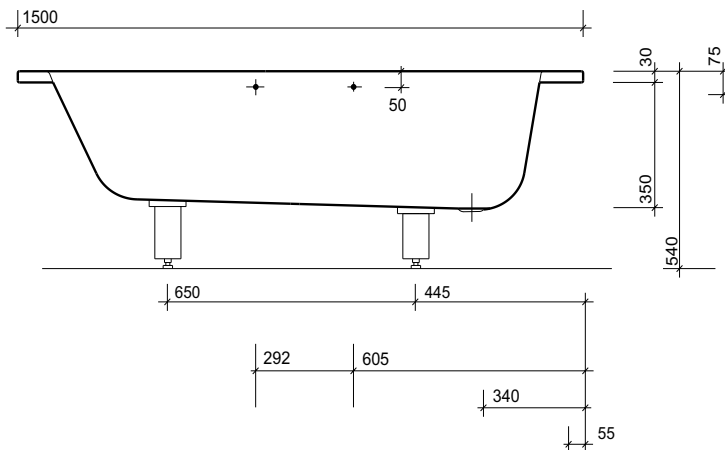

celtic 1500 x 700

economy general purpose steel bath
fast fix leg set
1.8mm thick

to specify/order:

Please use the product reference shown below.

bath

1500 x 700mm porcelain enamelled steel bath:

2 tap, ungripped, plain, with legs **BS1402WH**

2 tap, grips, plain, with legs **BS1422WH**

2 tap, grips, slip resist, with legs **BS1472WH**

bath panels

Refer to bath panels

bath screen

Suitable for a folding or fixed bath screen.

wastes

Refer to wastes

legset

(Optional with no tap baths)

Legset and wall clips

BG6041XX

taps & mixers

Refer to taps & mixers.

material

Standard gauge (1.5mm) pressed steel.

Enamelled to BS1344 (0.3mm).

colour

White WH.

fixings

Bolt on adjustable legs. Secured to wall with clips provided.

All measurements shown are in millimetres. Drawing sizes are not to scale.

Hotels

Commercial