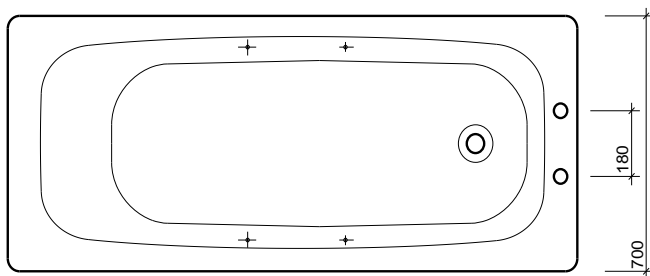

celtic 1500 x 700

economy general purpose steel bath
fast fix leg set
1.8mm thick

to specify/order:

Please use the product reference shown below.

bath

1500 x 700mm porcelain enamelled steel bath:

2 tap, ungripped, plain, with legs **BS1402WH**

2 tap, grips, plain, with legs **BS1422WH**

2 tap, grips, slip resist, with legs **BS1472WH**

bath panels

Refer to bath panels

bath screen

Suitable for a folding or fixed bath screen.

wastes

Refer to wastes

legset

(Optional with no tap baths)

Legset and wall clips

BG6041XX

taps & mixers

Refer to taps & mixers.

material

Standard gauge (1.5mm) pressed steel.

Enamelled to BS1344 (0.3mm).

colour

White WH.

fixings

Bolt on adjustable legs. Secured to wall with clips provided.

All measurements shown are in millimetres. Drawing sizes are not to scale.

Hotels

Commercial