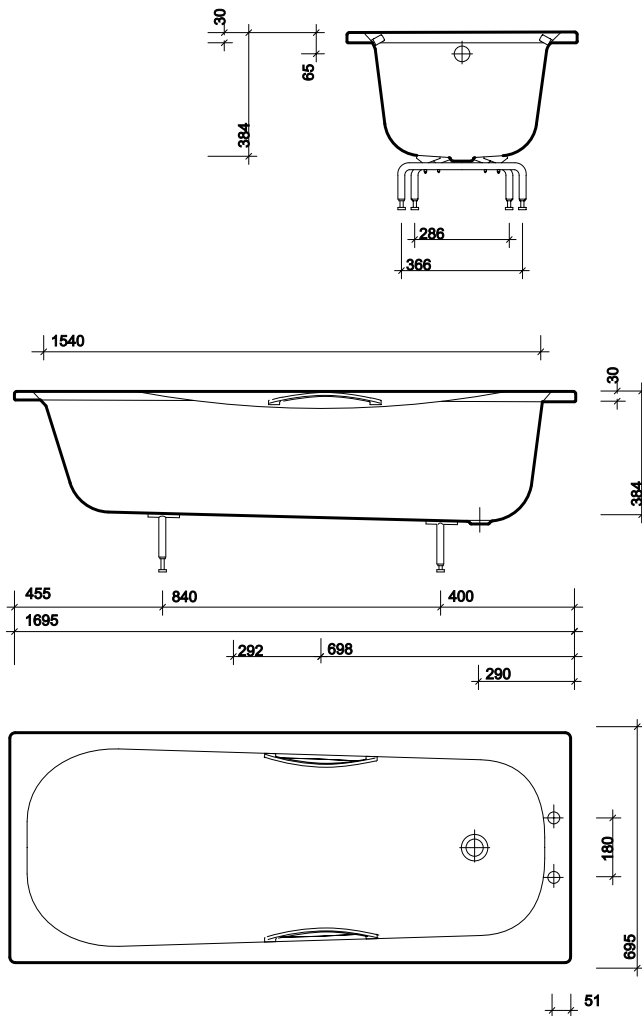

neptune 1700 x 700

standard gauge pressed steel
optional permanent slip resistant standing area
2.3mm thick

to specify/order:

Please use the product reference shown below.

bath

1700 x 700mm porcelain enamelled steel bath,
with chrome plated grips:

2 tap, ungripped, plain **NE9502WH**

2 tap, grips, slip resist **NE9572WH**

No tap, ungripped, slip resist **NE9590WH**

2 tap, ungripped, slip resist **NE9592WH**

dedicated bath panels

Neptune 1700mm front panel **NL7700WH**

Neptune 700mm end panel **NL7701WH**

bath screen

Suitable for a folding or fixed bath screen.

taps & mixers

Refer to taps & mixers.

material

Standard gauge (1.8mm) pressed steel.
Enamelled to BS1344 (0.5mm).

colours

White WH.

fixings

Cradles with adjustable legs. Screwed to floor and
secured to wall with clips provided.

All measurements shown are in millimetres. Drawing sizes
are not to scale.

Hotels

Commercial