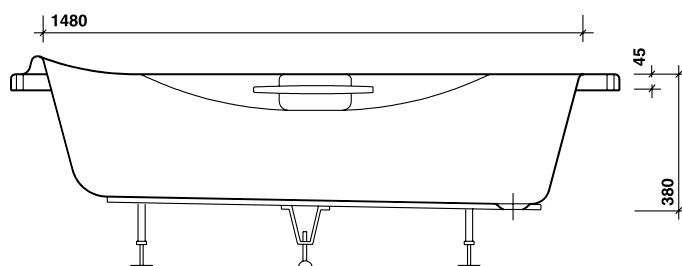

signature 1700 x 700

integral headrest and twin soap recesses
patterned standing area
includes chrome grips

to specify/order:

Please use the product reference shown below.

bath

1700 x 700mm acrylic bath, with chrome plated grips:

All measurements shown are in millimetres. Drawing sizes are not to scale.

Hotels

Residential

Twyford
Geberit Group

203