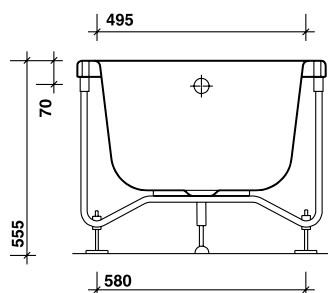

signature 1700 x 700

integral headrest and twin soap recesses
patterned standing area
includes chrome grips

to specify/order:

Please use the product reference shown below.

bath

1700 x 700mm acrylic bath, with chrome plated grips:

All measurements shown are in millimetres. Drawing sizes are not to scale.

Hotels

Residential

Twyford
Geberit Group

203