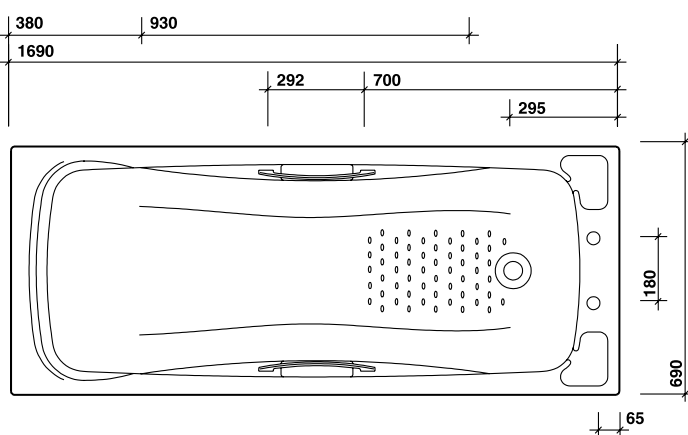

signature 1700 x 700

integral headrest and twin soap recesses
patterned standing area
includes chrome grips

to specify/order:

Please use the product reference shown below.

bath

1700 x 700mm acrylic bath, with chrome plated grips:

No tap holes

SE8520WH

2 centre tap holes

SE8522WH

bath panels

Refer to bath panels

bath screen

Suitable for a folding or fixed bath screen.

Please refer to the pages at the end of this section.

material

Made from acrylic sheet reinforced with glass fibre.

colours

White WH.

fixings

Supported by wooden frame with steel cradle and adjustable feet. Clips provided for securing to wall.

All measurements shown are in millimetres. Drawing sizes are not to scale.

Hotels

Residential

Twyford
Geberit Group

203