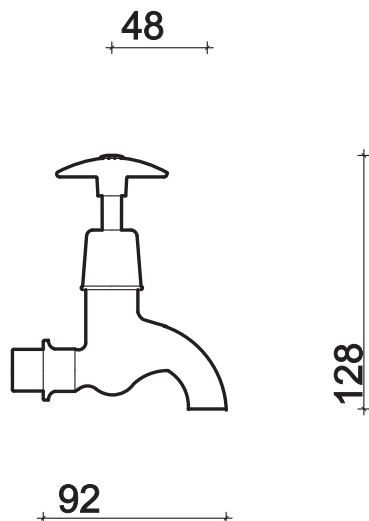

sola 1/2" cross head bib taps

back inlet bib taps cross head
BREEAM compliant when fitted with flow restrictor

Back inlet bib taps cross head

to specify/order:

Please use the product reference shown below.

1/2" bib taps cross head

Back inlet, pair **SF2302CP**

Basin tap flow regulator
6ltr/min (pair) **SF6006XX**

plate - for bib taps:

77mm projection, pair **SF2701CP**

115mm projection, pair **SF2702CP**

115mm projection,
single, concealed **ZQ5567XX**

finish

Chrome plated CP.

approvals

KIWA

BREEAM (when flow restrictor fitted)

WRAS Approved

All measurements shown are in millimetres. Drawing sizes are not to scale.

Hotels