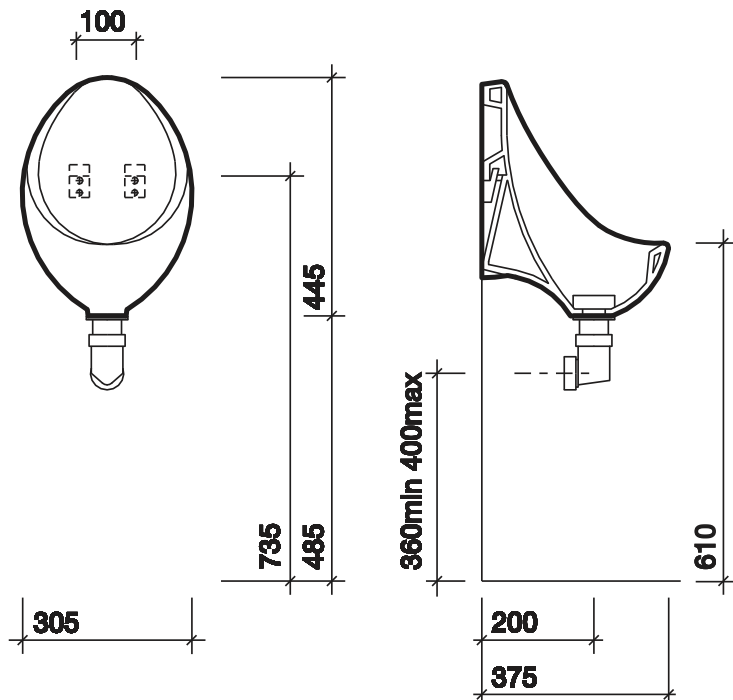

### waterless urinal

305 x 445 x 375mm

**VC7502WH**

Wall hangers

**SR5307XX**

### colour

White WH.

All measurements shown are in millimetres. Drawing sizes are not to scale.

Hotels

Education

Commercial

**Twyford**  
Geberit Group

**340**