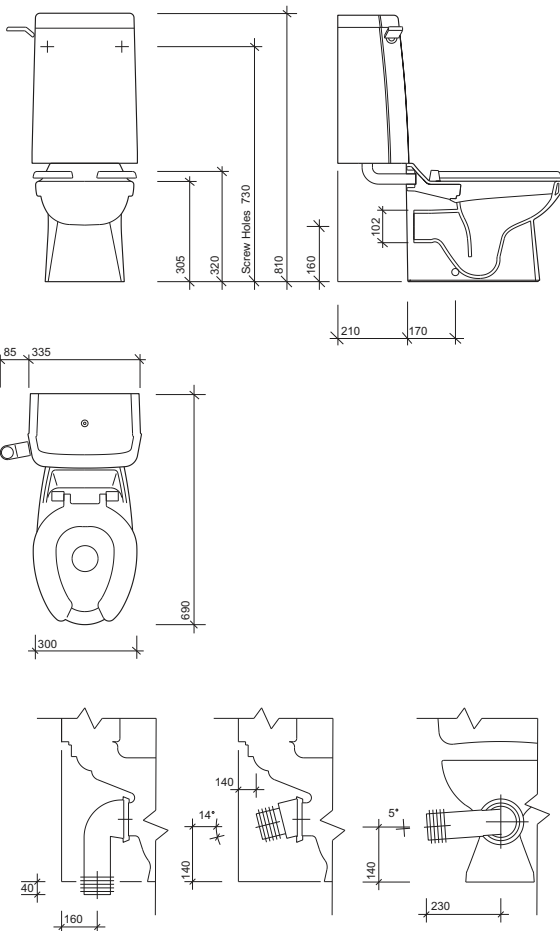

sola school rimless 300 ho

4 litre flush to meet BREEAM specifications
fully shrouded outside & rimless to aid easy cleaning
left or right hand lever positioning

Sola school rimless 300 close coupled washdown WC suite

to specify/order:

Please use the product reference shown below.

wc pan

WC pan, horizontal outlet **SA1512WH**
Close coupled cistern and fittings 4 or 6L:
BSIO, chrome plated spatula lever* **AV2661WH**
BSIO, chrome plated spatula lever*
and cover clip **AV2668WH**

seat

Open front seat ring with top fix
stainless steel hinged:
White **SA1304WH**
Blue **SA1304BE**

wc outlet connector

P trap outlet connector **WF1240WH**
S or turned P trap connector **WF1241WH**

material

Vitreous china.

colour

White WH.

fixings

WC screwed to floor with fixings provided.
Cistern screwed to wall.

note

*Cistern is pre-set at 6 litres, to flush at 4 litres
remove the blue plug from syphon.

All measurements shown are in millimetres. Drawing sizes are not to scale.