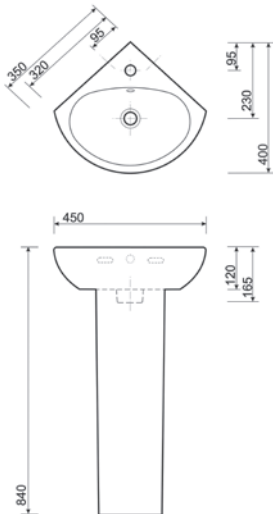

alcona 350 corner

co-ordinating alcona range
compact design for smaller bathrooms

Alcona 350mm corner washbasin

to specify/order:

Please use the product reference shown below.

washbasin

350mm 1 centre tap hole

AR1911WH

pedestal

Pedestal

AR4920WH

fixings

Wall bolts (pair)

SR1015XX

taps & mixers

Refer to taps & mixers.

waste & traps

Refer to wastes & traps.

material

Vitreous china.

colour

White WH.

All measurements shown are in millimetres.
Drawing sizes are not to scale.