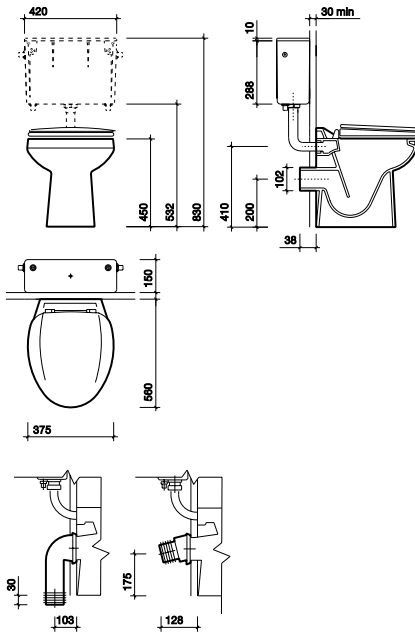

avalon btw

raised seating position for ease of use
fully concealed plumbing

Avalon back-to-wall WC suite

All measurements shown are in millimetres.
Drawing sizes are not to scale.

to specify/order:

Please use the product reference shown below.

wc pan

Horizontal outlet

AV1168WH

concealed cisterns

Refer to concealed cisterns matrix for list of lever cisterns. For push button cisterns please visit www.geberit.co.uk.

seat and cover

Seat and cover
with chrome plated hinges

AV7840WH

seat ring

25mm Seat ring

AV7881WH

25mm Seat ring

AV7881BE

Cover only

AV7842WH

trap

P trap outlet connector

WF1240WH

S or turned P trap connector

WF1241WH

material

Vitreous china.

colour