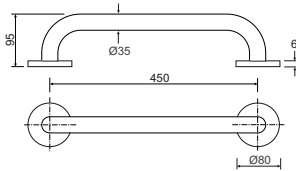

avalon support items

to specify/order:

Please use the product reference shown below.

Grab rails

450mm grab rail

White
Blue
Grey

AV4901WH
AV4901BE
AV4901GY

material - Powder coated aluminium.

colours - White WH, blue BE or grey GY.
(Blue RAL 5011, Luminance Value 6)
(Grey RAL 7005, Luminance Value 20)
(White RAL 9016, Luminance Value 90)

fixings Secure rail to wall using suitable fixings for wall structure. Concealed fittings.

Grab rails

450mm grab rail

Stainless Steel

AV4901SS

material - Stainless steel.

colours - Stainless steel (Luminance Value 42)

fixings Secure rail to wall using suitable fixings for wall structure. Concealed fittings.