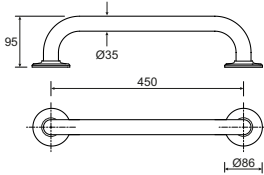

avalon support items

to specify/order:

Please use the product reference shown below.

Grab rails

450mm grab rail

White
Blue
Grey

AV4901WH
AV4901BE
AV4901GY

material - Powder coated aluminium.

colours - White WH, blue BE or grey GY.
(Blue RAL 5011, Luminance Value 6)
(Grey RAL 7005, Luminance Value 20)
(White RAL 9016, Luminance Value 90)

fixings Secure rail to wall using suitable fixings for wall structure. Concealed fittings.

Grab rails

450mm grab rail

Stainless Steel

AV4901SS

material - Stainless steel.

colours - Stainless steel (Luminance Value 42)

fixings Secure rail to wall using suitable fixings for wall structure. Concealed fittings.