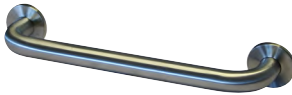

avalon support items

to specify/order:

Please use the product reference shown below.

Grab rails

450mm grab rail

White
Blue
Grey

AV4901WH
AV4901BE
AV4901GY

material - Powder coated aluminium.

colours - White WH, blue BE or grey GY.
(Blue RAL 5011, Luminance Value 6)
(Grey RAL 7005, Luminance Value 20)
(White RAL 9016, Luminance Value 90)

fixings Secure rail to wall using suitable fixings for wall structure. Concealed fittings.

Grab rails

450mm grab rail

Stainless Steel

AV4901SS

material - Stainless steel.

colours - Stainless steel (Luminance Value 42)

fixings Secure rail to wall using suitable fixings for wall structure. Concealed fittings.

Grab rails

600mm grab rail

White
Blue
Grey

AV4902WH
AV4902BE
AV4902GY

material - Powder coated aluminium.

colours - White WH, blue BE or grey GY.
(Blue RAL 5011, Luminance Value 6)
(Grey RAL 7005, Luminance Value 20)
(White RAL 9016, Luminance Value 90)