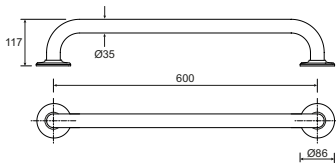

Grab rails

450mm grab rail

Stainless Steel

AV4901SS

material - Stainless steel.

colours - Stainless steel (Luminance Value 42)

fixings Secure rail to wall using suitable fixings for wall structure. Concealed fittings.

Grab rails

600mm grab rail

White
Blue
Grey

AV4902WH
AV4902BE
AV4902GY

material - Powder coated aluminium.

colours - White WH, blue BE or grey GY.
(Blue RAL 5011, Luminance Value 6)
(Grey RAL 7005, Luminance Value 20)
(White RAL 9016, Luminance Value 90)

fixings Secure rail to wall using suitable fixings for wall structure. Concealed fittings.

All measurements shown are in millimetres.
Drawing sizes are not to scale.

Hotels

Healthcare

Education

Commercial

Residential