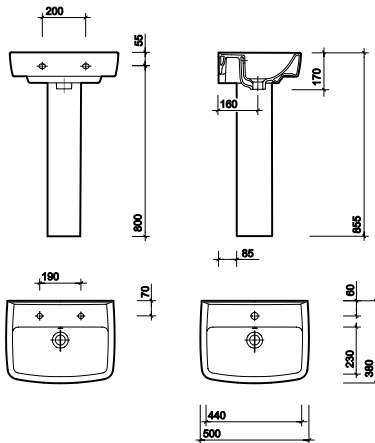

alcona square 500

co-ordinatingalcona range
modern, square basin design

Alcona 500 x 380mm washbasin

to specify/order:

Please use the product reference shown below.

washbasin

500 x 380mm 1 tap hole

AR4841WH

500 x 380mm 2 tap hole

AR4802WH

pedestal

Pedestal

AR4930WH

fixings

Wall bolts (pair)

SR1018XX

taps & mixers

Refer to taps & mixers.

waste & traps

Refer to wastes & traps.

material

Vitreous china.

colour

White WH.

All measurements shown are in millimetres.
Drawing sizes are not to scale.

Hotels

Commercial

Residential

Twyford

Geberit Group