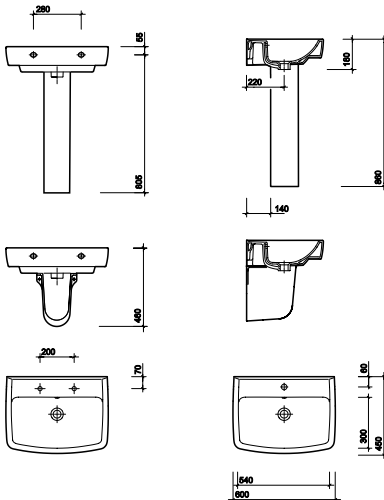

All measurements shown are in millimetres.
Drawing sizes are not to scale.

Hotels

Commercial

Residential

Twyford

Geberit Group