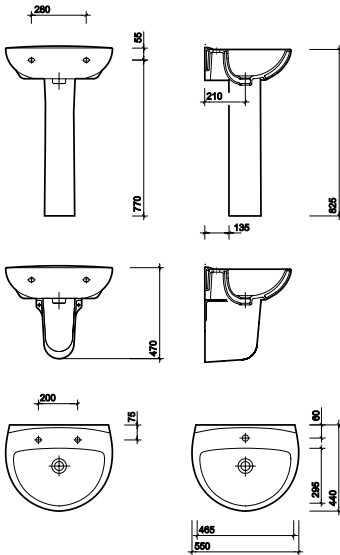

option 550

co-ordinating option range

Option 550 x 440mm basin

All measurements shown are in millimetres.
Drawing sizes are not to scale.

to specify/order:

Please use the product reference shown below.

washbasin

Pedestal fixing 550 x 440mm:

1 centre tap hole

OT4241WH

2 tap holes no chainstay hole

OT4242WH

2 tap holes with chainstay hole

OT4232WH

pedestal

Pedestal

OT4940WH

semi-pedestal

Semi-pedestal

AR4960WH

fixings

Wall bolts (pair)

SR1018XX

taps & mixers

Refer to taps & mixers.

waste & traps

Refer to wastes & traps.

material

Vitreous china.

colour

White WH.