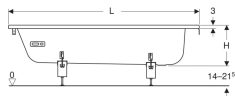

Twyford Celtic rectangular bathtub with feet

Example image

Application purposes

- For private areas

Characteristics

- Rectangular

Scope of delivery

- Set of feet

- Drain hole $\varnothing$ 52 mm

Technical data

Product material

Enamelled steel

Art. no.	Colour / surface	L	L1	L2	B	B1	B2	B3	H	Outlet	Total water capacity
BS1500WH	white / glossy	170 cm	148 cm	115 cm	70 cm	60 cm	45 cm	35 cm	36 cm		149 l
BS1402WH	white / glossy	150 cm	130 cm	95 cm	70 cm	60 cm	45 cm	35 cm	36 cm	right	137 l
BS1202WH	white / glossy	160 cm	140 cm	105 cm	70 cm	60 cm	45 cm	35 cm	6 cm	right	145 l
BS1502WH	white / glossy	170 cm	148 cm	115 cm	70 cm	60 cm	35 cm	45 cm	36 cm	right	149 l