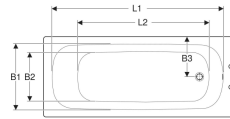

Twyford Celtic rectangular bathtub with feet

Example image

Application purposes

- For private areas

Characteristics

- Rectangular

Scope of delivery

- Set of feet

- Drain hole $\varnothing$ 52 mm

Technical data

Product material

Enamelled steel

Art. no.	Colour / surface	L	L1	L2	B	B1	B2	B3	H	Outlet	Total water capacity
BS1500WH	white / glossy	170 cm	148 cm	115 cm	70 cm	60 cm	45 cm	35 cm	36 cm		149 l
BS1402WH	white / glossy	150 cm	130 cm	95 cm	70 cm	60 cm	45 cm	35 cm	36 cm	right	137 l
BS1202WH	white / glossy	160 cm	140 cm	105 cm	70 cm	60 cm	45 cm	35 cm	6 cm	right	145 l
BS1502WH	white / glossy	170 cm	148 cm	115 cm	70 cm	60 cm	35 cm	45 cm	36 cm	right	149 l