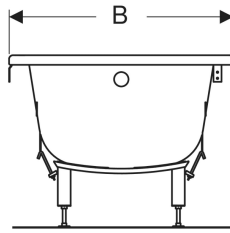

Twyford Celtic rectangular bathtub with feet

Example image

Application purposes

- For private areas

Characteristics

- Rectangular

Scope of delivery

- Set of feet

- Drain hole $\varnothing$ 52 mm

Technical data

Product material

Enamelled steel

Art. no.	Colour / surface	L	L1	L2	B	B1	B2	B3	H	Outlet	Total water capacity
BS1500WH	white / glossy	170 cm	148 cm	115 cm	70 cm	60 cm	45 cm	35 cm	36 cm		149 l
BS1402WH	white / glossy	150 cm	130 cm	95 cm	70 cm	60 cm	45 cm	35 cm	36 cm	right	137 l
BS1202WH	white / glossy	160 cm	140 cm	105 cm	70 cm	60 cm	45 cm	35 cm	6 cm	right	145 l
BS1502WH	white / glossy	170 cm	148 cm	115 cm	70 cm	60 cm	35 cm	45 cm	36 cm	right	149 l