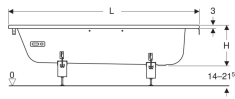

Twyford Celtic rectangular bathtub, anti-slip surface, with handles

Example image

Application purposes

- For private areas

Characteristics

- Rectangular

Scope of delivery

- Set of feet

To order additionally

- Bathtub drain

- Antislip surface
- Drain hole $\varnothing$ 52 mm

Technical data

Product material

Enamelled steel

- Handle

Art. no.	Colour / surface	L	L1	L2	B	B1	B2	B3	H	Outlet	Total water capacity
BS1472WH	white / glossy	150 cm	130 cm	95 cm	70 cm	60 cm	45 cm	35 cm	36 cm	right	137 l
BS1272WH	white / glossy	160 cm	140 cm	105 cm	70 cm	60 cm	45 cm	35 cm	6 cm	right	145 l
BS1572WH	white / glossy	170 cm	148 cm	115 cm	70 cm	60 cm	35 cm	45 cm	36 cm	right	149 l

Accessories

- Twyford Galerie front panel for rectangular bathtub
- Twyford Galerie side panel for rectangular bathtub
- Twyford Omnifit front panel for rectangular bathtub
- Twyford Omnifit end panel for rectangular bathtub
- Twyford Sola bathtub drain with waste plug, $\varnothing$ 52, length 46 cm, with ready-to-fit-set
- Twyford Sola bathtub drain with waste plug, $\varnothing$ 52, length 33.5 cm, with ready-to-fit-set