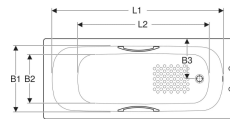

Twyford Celtic rectangular bathtub, anti-slip surface, with handles

Example image

Application purposes

- For private areas

Characteristics

- Rectangular

Scope of delivery

- Set of feet

To order additionally

- Bathtub drain

- Antislip surface
- Drain hole \varnothing 52 mm

Technical data

Product material

Enamelled steel

- Handle

Art. no.	Colour / surface	L	L1	L2	B	B1	B2	B3	H	Outlet	Total water capacity
BS1472WH	white / glossy	150 cm	130 cm	95 cm	70 cm	60 cm	45 cm	35 cm	36 cm	right	137 l
BS1272WH	white / glossy	160 cm	140 cm	105 cm	70 cm	60 cm	45 cm	35 cm	6 cm	right	145 l
BS1572WH	white / glossy	170 cm	148 cm	115 cm	70 cm	60 cm	35 cm	45 cm	36 cm	right	149 l

Accessories

- Twyford Galerie front panel for rectangular bathtub
- Twyford Galerie side panel for rectangular bathtub
- Twyford Omnifit front panel for rectangular bathtub
- Twyford Omnifit end panel for rectangular bathtub
- Twyford Sola bathtub drain with waste plug, \varnothing 52, length 46 cm, with ready-to-fit-set
- Twyford Sola bathtub drain with waste plug, \varnothing 52, length 33.5 cm, with ready-to-fit-set