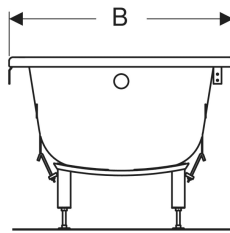

Twyford Celtic rectangular bathtub, anti-slip surface, with handles

Example image

Application purposes

- For private areas

Characteristics

- Rectangular

Scope of delivery

- Set of feet

To order additionally

- Bathtub drain

- Antislip surface
- Drain hole \varnothing 52 mm

Technical data

Product material

Enamelled steel

- Handle

Art. no.	Colour / surface	L	L1	L2	B	B1	B2	B3	H	Outlet	Total water capacity
BS1472WH	white / glossy	150 cm	130 cm	95 cm	70 cm	60 cm	45 cm	35 cm	36 cm	right	137 l
BS1272WH	white / glossy	160 cm	140 cm	105 cm	70 cm	60 cm	45 cm	35 cm	6 cm	right	145 l
BS1572WH	white / glossy	170 cm	148 cm	115 cm	70 cm	60 cm	35 cm	45 cm	36 cm	right	149 l

Accessories

- Twyford Galerie front panel for rectangular bathtub
- Twyford Galerie side panel for rectangular bathtub
- Twyford Omnifit front panel for rectangular bathtub
- Twyford Omnifit end panel for rectangular bathtub
- Twyford Sola bathtub drain with waste plug, \varnothing 52, length 46 cm, with ready-to-fit-set
- Twyford Sola bathtub drain with waste plug, \varnothing 52, length 33.5 cm, with ready-to-fit-set