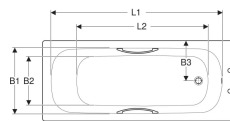

Twyford Celtic rectangular bathtub with feet and handles

Example image

Application purposes

- For private areas

Characteristics

- Rectangular

Scope of delivery

- Handle
- Bathtub

- Drain hole $\varnothing$ 52 mm

Technical data

Product material

Enamelled steel

- Set of feet

Art. no.	Colour / surface	L	L1	L2	B	B1	B2	B3	H	Outlet	Total water capacity
BS1422WH	white / glossy	150 cm	130 cm	95 cm	70 cm	60 cm	45 cm	35 cm	36 cm	right	137 l
BS1222WH	white / glossy	160 cm	140 cm	105 cm	70 cm	60 cm	45 cm	35 cm	6 cm	right	145 l
BS1522WH	white / glossy	170 cm	148 cm	115 cm	70 cm	60 cm	45 cm	35 cm	36 cm	right	149 l