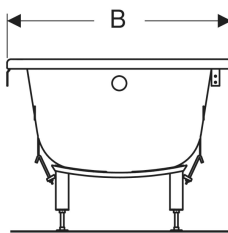

Twyford Celtic rectangular bathtub with feet and handles

Example image

Application purposes

- For private areas

Characteristics

- Rectangular

Scope of delivery

- Handle
- Bathtub

- Drain hole $\varnothing$ 52 mm

Technical data

Product material

Enamelled steel

- Set of feet

Art. no.	Colour / surface	L	L1	L2	B	B1	B2	B3	H	Outlet	Total water capacity
BS1422WH	white / glossy	150 cm	130 cm	95 cm	70 cm	60 cm	45 cm	35 cm	36 cm	right	137 l
BS1222WH	white / glossy	160 cm	140 cm	105 cm	70 cm	60 cm	45 cm	35 cm	6 cm	right	145 l
BS1522WH	white / glossy	170 cm	148 cm	115 cm	70 cm	60 cm	45 cm	35 cm	36 cm	right	149 l