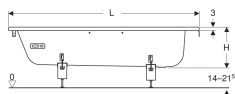

Twyford Celtic rectangular bathtub with feet and handles

Example image

Application purposes

- For private areas

Characteristics

- Rectangular

Scope of delivery

- Handle
- Bathtub

- Drain hole $\varnothing$ 52 mm

Technical data

Product material

Enamelled steel

- Set of feet

Art. no.	Colour / surface	L	L1	L2	B	B1	B2	B3	H	Outlet	Total water capacity
BS1422WH	white / glossy	150 cm	130 cm	95 cm	70 cm	60 cm	45 cm	35 cm	36 cm	right	137 l
BS1222WH	white / glossy	160 cm	140 cm	105 cm	70 cm	60 cm	45 cm	35 cm	6 cm	right	145 l
BS1522WH	white / glossy	170 cm	148 cm	115 cm	70 cm	60 cm	45 cm	35 cm	36 cm	right	149 l