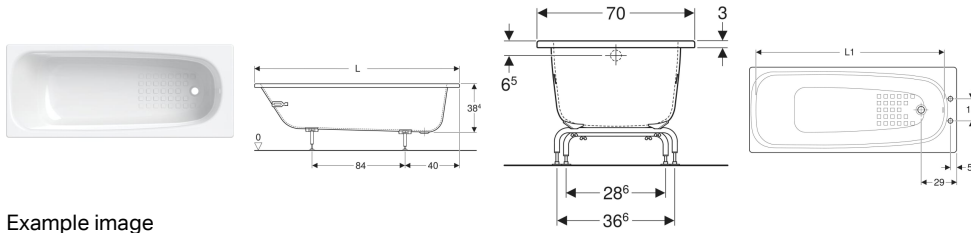

Twyford Neptune rectangular bathtub anti-slip surface, with feet

Example image

Application purposes

- For private bathrooms and hotels
- For installation with bathtub feet or supports

Characteristics

- Rectangular

Scope of delivery

- Set of feet

To order additionally

- Set of feet for rectangular bathtub

- Outlet at foot
- Antislip surface
- Drain hole \varnothing 52 mm

Technical data

Product material

Enamelled steel

Art. no.	Colour / surface	L	L1	B	H	Total water capacity
NE9590WH	white / glossy	170 cm	154 cm	70 cm	38.4 cm	195 l
NE9592WH	white / glossy	170 cm	154 cm	70 cm	38.4 cm	195 l