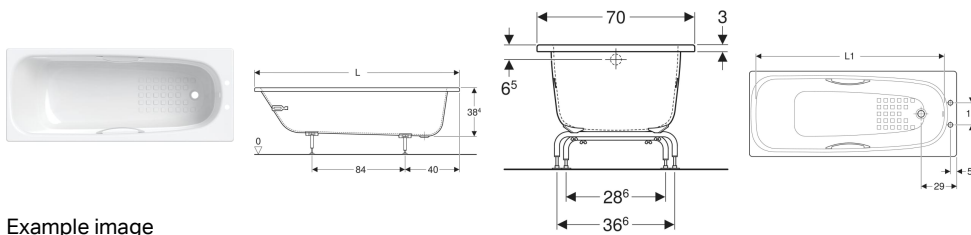

Twyford Neptune rectangular bathtub, antislip surface, with feet and handles

Example image

Application purposes

- For private bathrooms and hotels
- For installation with bathtub feet or supports

Characteristics

- Rectangular

Scope of delivery

- Set of feet for rectangular bathtub

- Outlet at foot
- Antislip surface
- Drain hole \varnothing 52 mm

Technical data

Product material

Enamelled steel

To order additionally

- Bathtub drain

- Handle

Art. no.	Colour / surface	L	L1	B	H	Total water capacity
NE9472WH	white / glossy	150 cm	135 cm	70 cm	38.4 cm	163 l
NE9572WH	white / glossy	170 cm	154 cm	70 cm	38.4 cm	195 l

Accessories

- Twyford Neptune front panel for rectangular bathtub
- Twyford Neptune end panel for rectangular bathtub
- Twyford Sola bathtub drain with waste plug, d52, length 33.5 cm, with ready-to-fit-set
- Twyford Sola bathtub drain with waste plug, d52, length 46 cm, with ready-to-fit-set