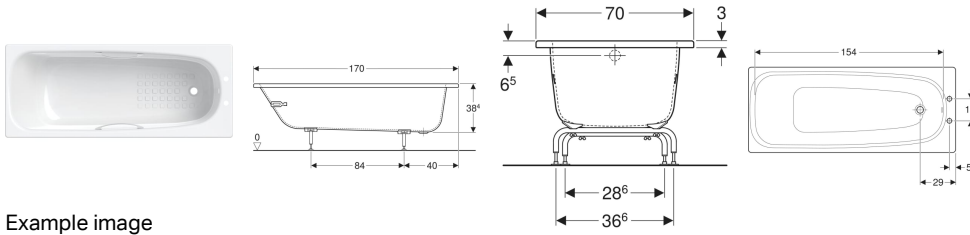

Twyford Neptune rectangular bathtub with feet

Example image

Application purposes

- For private bathrooms and hotels
- For installation with bathtub feet or supports

Characteristics

- Rectangular

- Outlet at foot
- Antislip surface
- Drain hole \varnothing 52 mm

Technical data

Product material

Enamelled steel

Scope of delivery

- Set of feet for rectangular bathtub
- Handle

Art. no.	Colour / surface	L	L1	B	H	Total water capacity
NE9502WH	white / glossy	170 cm	154 cm	70 cm	38.4 cm	195 l