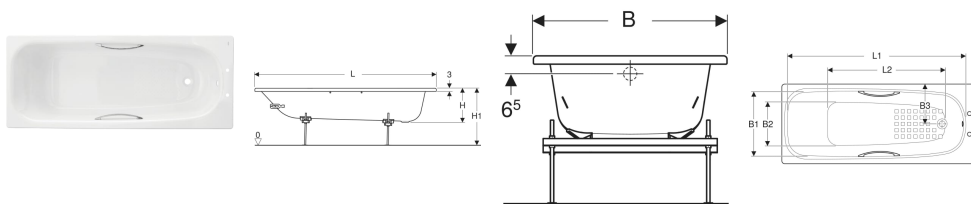

Twyford Shallow rectangular bathtub, antislip surface, with feet and handles

Example image

Characteristics

- Rectangular
- Outlet at foot
- Antislip surface

- Drain hole \varnothing 52 mm
- With grips

Technical data

Product material

Enamelled steel

Scope of delivery

- Set of feet

- Handle

To order additionally

- Bathtub panel

Art. no.	Colour / surface	L	B	H	Total water capacity
SB1772WH	white / glossy	170 cm	70 cm	30 cm	135 l
SB1372WH	white / glossy	150 cm	70 cm	30 cm	110 l