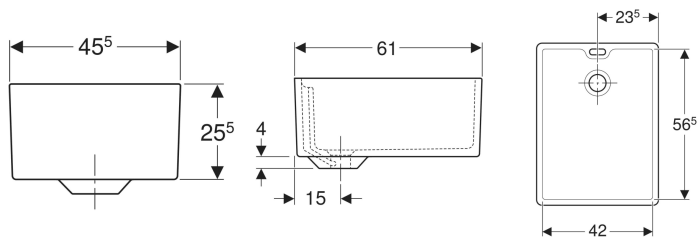

Twyford Sola apron utility sink with overflow

Example image

Application purposes

- For industry and commerce
- For wall-mounted taps

Characteristics

- With one bowl

Scope of delivery

- Utility sink

To order additionally

- Fastening material

- With overflow
- Drain hole \varnothing 90 mm

Technical data

Product material

Fireclay

Art. no.	Colour / surface	Tap hole	Overflow	B	H	T
FC1271WH	white	without	visible	45.5 cm	29.5 cm	61 cm