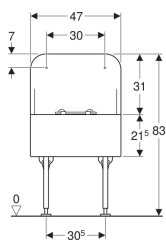

Application purposes

- For industry and commerce

Characteristics

- With upstand to the wall

Scope of delivery

- Cleaner sink

To order additionally

- Feet

- Shockproof
- Scratchproof
- Easy cleaning

Technical data

Product material

Fireclay

- Hinged grating made of stainless steel, with buffers

- Mounting bracket

Art. no.	Colour / surface	Tap hole	Overflow	B	H	T
FC1044WH	white	without	without	47 cm	83 cm	40 cm