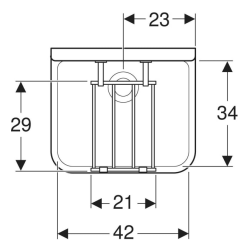

Application purposes

- For industry and commerce

Characteristics

- With upstand to the wall

Scope of delivery

- Cleaner sink

To order additionally

- Feet

- Shockproof
- Scratchproof
- Easy cleaning

Technical data

Product material

Fireclay

- Hinged grating made of stainless steel, with buffers

- Mounting bracket

Art. no.	Colour / surface	Tap hole	Overflow	B	H	T
FC1044WH	white	without	without	47 cm	83 cm	40 cm