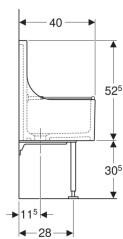

Application purposes

- For industry and commerce

Characteristics

- With upstand to the wall

Scope of delivery

- Cleaner sink

To order additionally

- Feet

- Shockproof
- Scratchproof
- Easy cleaning

Technical data

Product material

Fireclay

- Hinged grating made of stainless steel, with buffers

- Mounting bracket

Art. no.	Colour / surface	Tap hole	Overflow	B	H	T
FC1044WH	white	without	without	47 cm	83 cm	40 cm