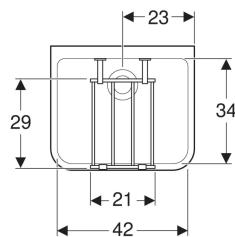

Application purposes

- For industry and commerce

Characteristics

- Shockproof

Scope of delivery

- Cleaner sink

To order additionally

- Feet

- Scratchproof
- Easy cleaning

Technical data

Product material

Fine fireclay

- Hinged grating made of stainless steel, with buffers

Art. no.	Colour / surface	Tap hole	Overflow	B	H	T
FC1034WH	white	without	without	46.5 cm	59 cm	40 cm