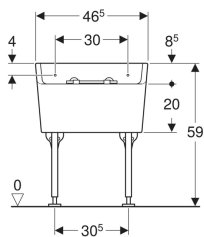

Application purposes

- For industry and commerce

Characteristics

- Shockproof

Scope of delivery

- Cleaner sink

To order additionally

- Feet

- Scratchproof
- Easy cleaning

Technical data

Product material

Fine fireclay

- Hinged grating made of stainless steel, with buffers

Art. no.	Colour / surface	Tap hole	Overflow	B	H	T
FC1034WH	white	without	without	46.5 cm	59 cm	40 cm