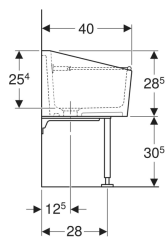

Application purposes

- For industry and commerce

Characteristics

- Shockproof

Scope of delivery

- Cleaner sink

To order additionally

- Feet

- Scratchproof
- Easy cleaning

Technical data

Product material

Fine fireclay

- Hinged grating made of stainless steel, with buffers

Art. no.	Colour / surface	Tap hole	Overflow	B	H	T
FC1034WH	white	without	without	46.5 cm	59 cm	40 cm