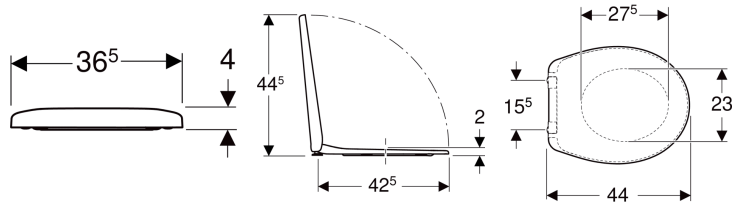

Twyford Alcona WC seat, fastening from below

Example image

Technical data

Product material	Duroplast
Fastening distance	15.5 cm

Art. no.	Colour / surface	Soft-closing mechanism	Fastening	Hinge material
AR7915WH	white / glossy	no	from below	Stainless steel