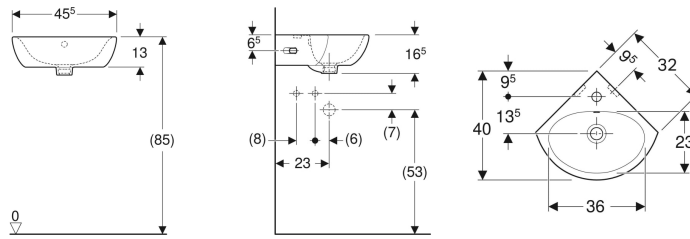

Twyford Alcona corner handrinse basin

Example image

Application purposes

- For corner installation

Characteristics

- Can be combined with full pedestal

Scope of delivery

- Handrinse basin

To order additionally

- Fastening material

Technical data

Product material

Vitreous china

Art. no.	Colour / surface	Tap hole	Overflow	B	H	T
AR1911WH	white	centred	visible	45.5 cm	16.5 cm	40 cm