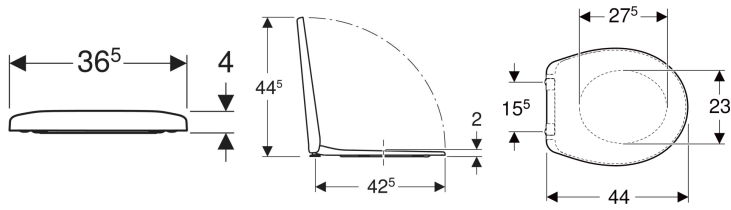

Twyford Alcona WC seat, fastening from above

Example image

Technical data

Product material	Duroplast
Fastening distance	15.5 cm

Art. no.	Colour / surface	Quick-release hinges	Soft-closing mechanism	Fastening	Hinge material
AR7857WH	white / glossy	yes	yes	from above	Metal
AR7851WH	white / glossy	no	yes	from above	Metal
AR7864WH	white / glossy	no	no	from above	Metal