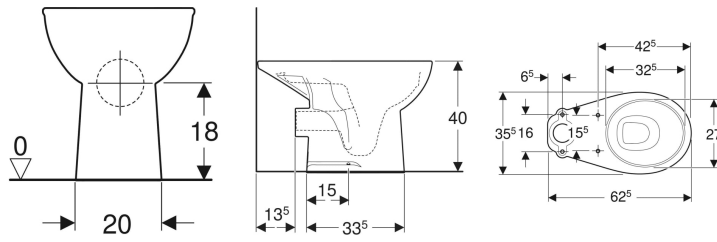

Twyford Alcona floor-standing WC for close-coupled exposed cistern, washdown, horizontal outlet

Example image

Characteristics

- Floor-standing

- Washdown WC
- With flush rim
- Horizontal outlet
- Type 2 in accordance with EN 997

Art. no.	Colour / surface	B	H	T	Outlet
AR1248WH	white	36.5 cm	39 cm	62.5 cm	horizontal